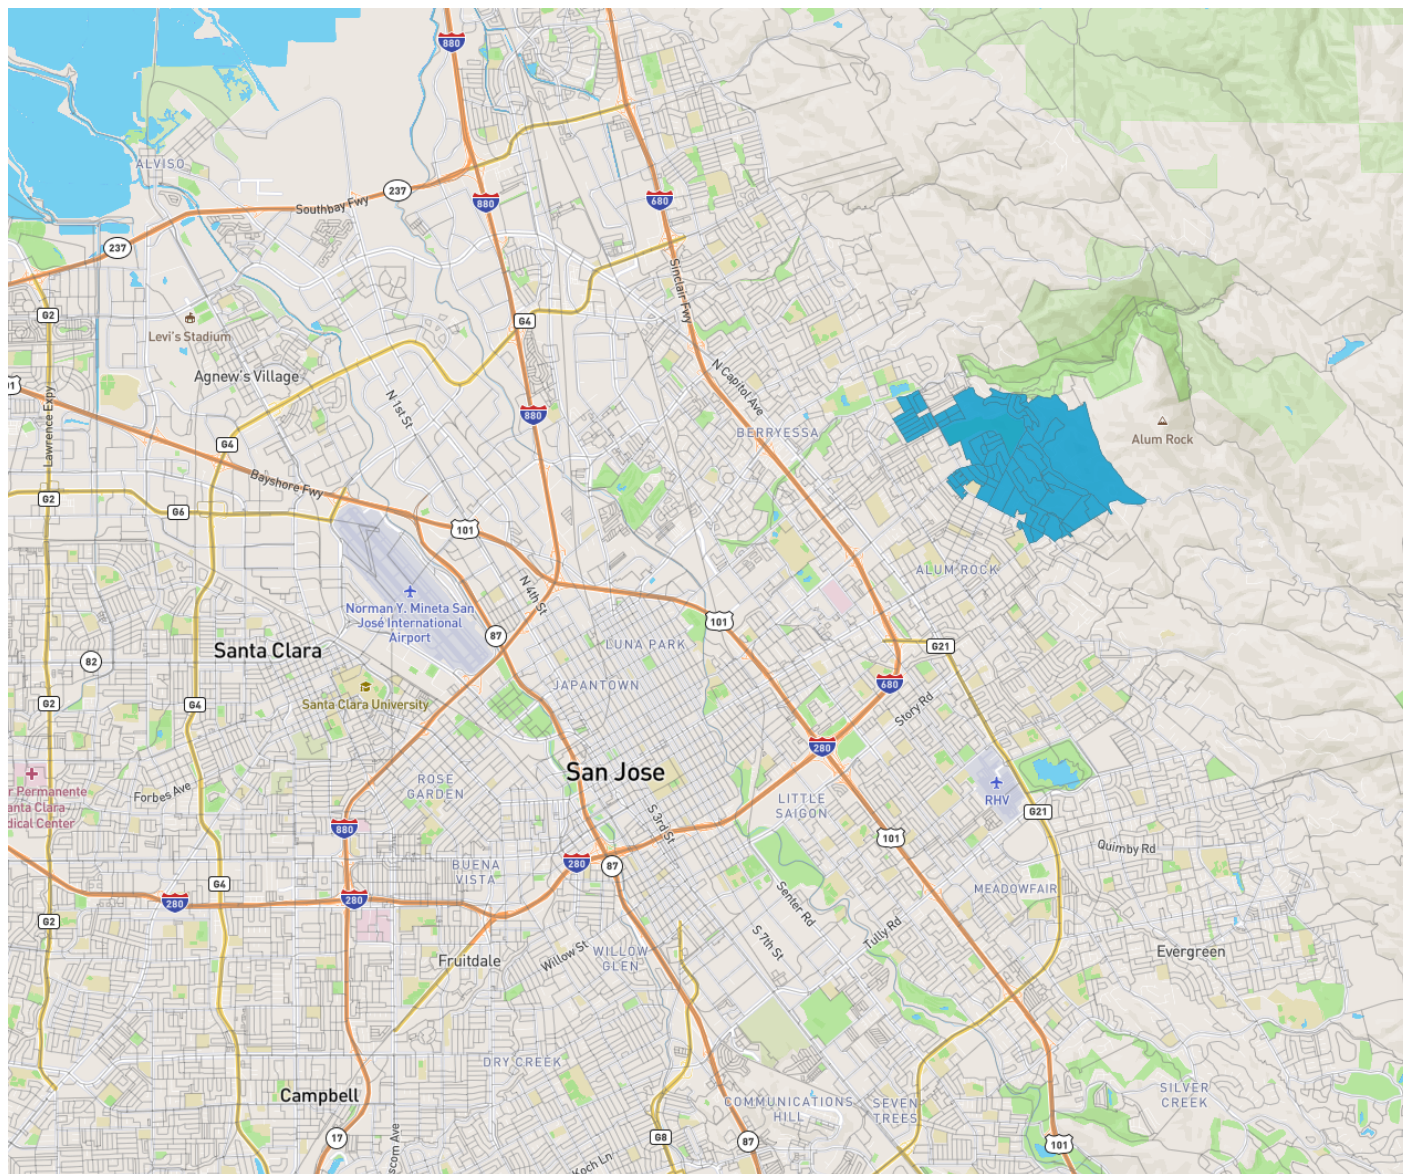

89267 Map East Foothills

Drawing Data Layers Evaluation

Population

	East Foothills	Santa Clara County
Total	7,404	1,936,259
Asian	27.2%	38.9%
White	30.7%	28.7%
Hispanic	35.5%	25.2%
Black	1.7%	2.2%
Coalition	0%	0%

Citizen Voting Age Population

	East Foothills	Santa Clara County
Total	4,985	1,155,668
Asian	20.7%	31.6%
Hispanic	32.5%	20.3%
Black	2.2%	2.5%
NH/PI	0%	0.4%
Native Am.	0%	0.2%
Coalition CVAP	0%	0%

https://districtr.org/edit/89267?event=santa_clara_county