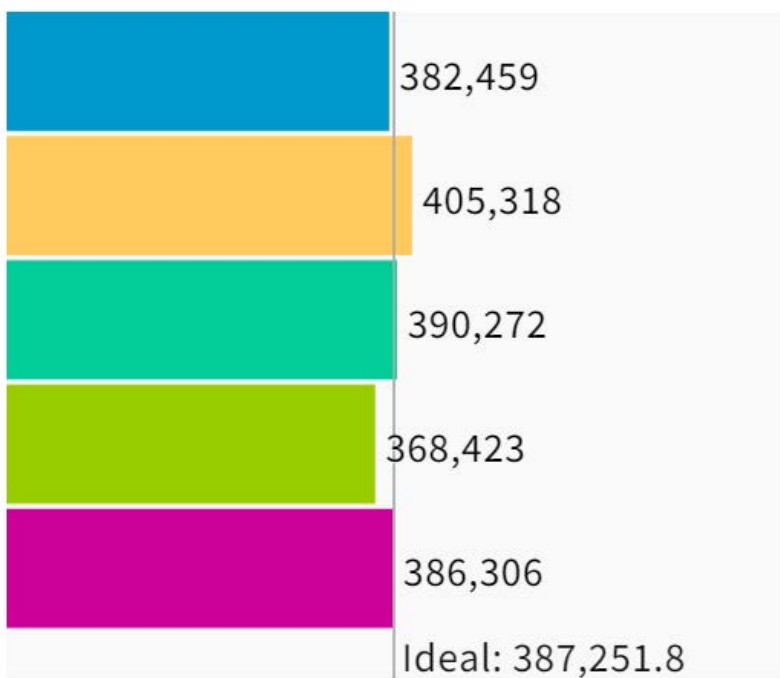

# 83404 Map

UNASSIGNED POPULATION: 3,481  
 MAX. POPULATION DEVIATION: 4.86%

Population | Data Layers | Evaluation

## Population by Race

COMPARE: Asian population  
 WITH: White population  
 AND: Hispanic population

	Asian	White	Hispanic
1	27.6%	32.9%	31.4%
2	33.5%	12.6%	47.7%
3	34.6%	35.9%	21.1%
4	59.7%	19%	15.3%
5	40.3%	43.5%	8.9%
Overall	38.9%	28.7%	25.2%

## Citizen Voting Age Population by Race

COMPARE: Asian population  
 WITH: Hispanic population  
 AND: Black population

	Asian	Hispanic	Black
1	23.1%	24.7%	2.4%
2	35.3%	38.1%	3.2%
3	23.2%	16.1%	2.8%
4	49.3%	14.9%	2.5%
5	30.8%	5.9%	1.4%
Overall	31.6%	20.3%	2.5%