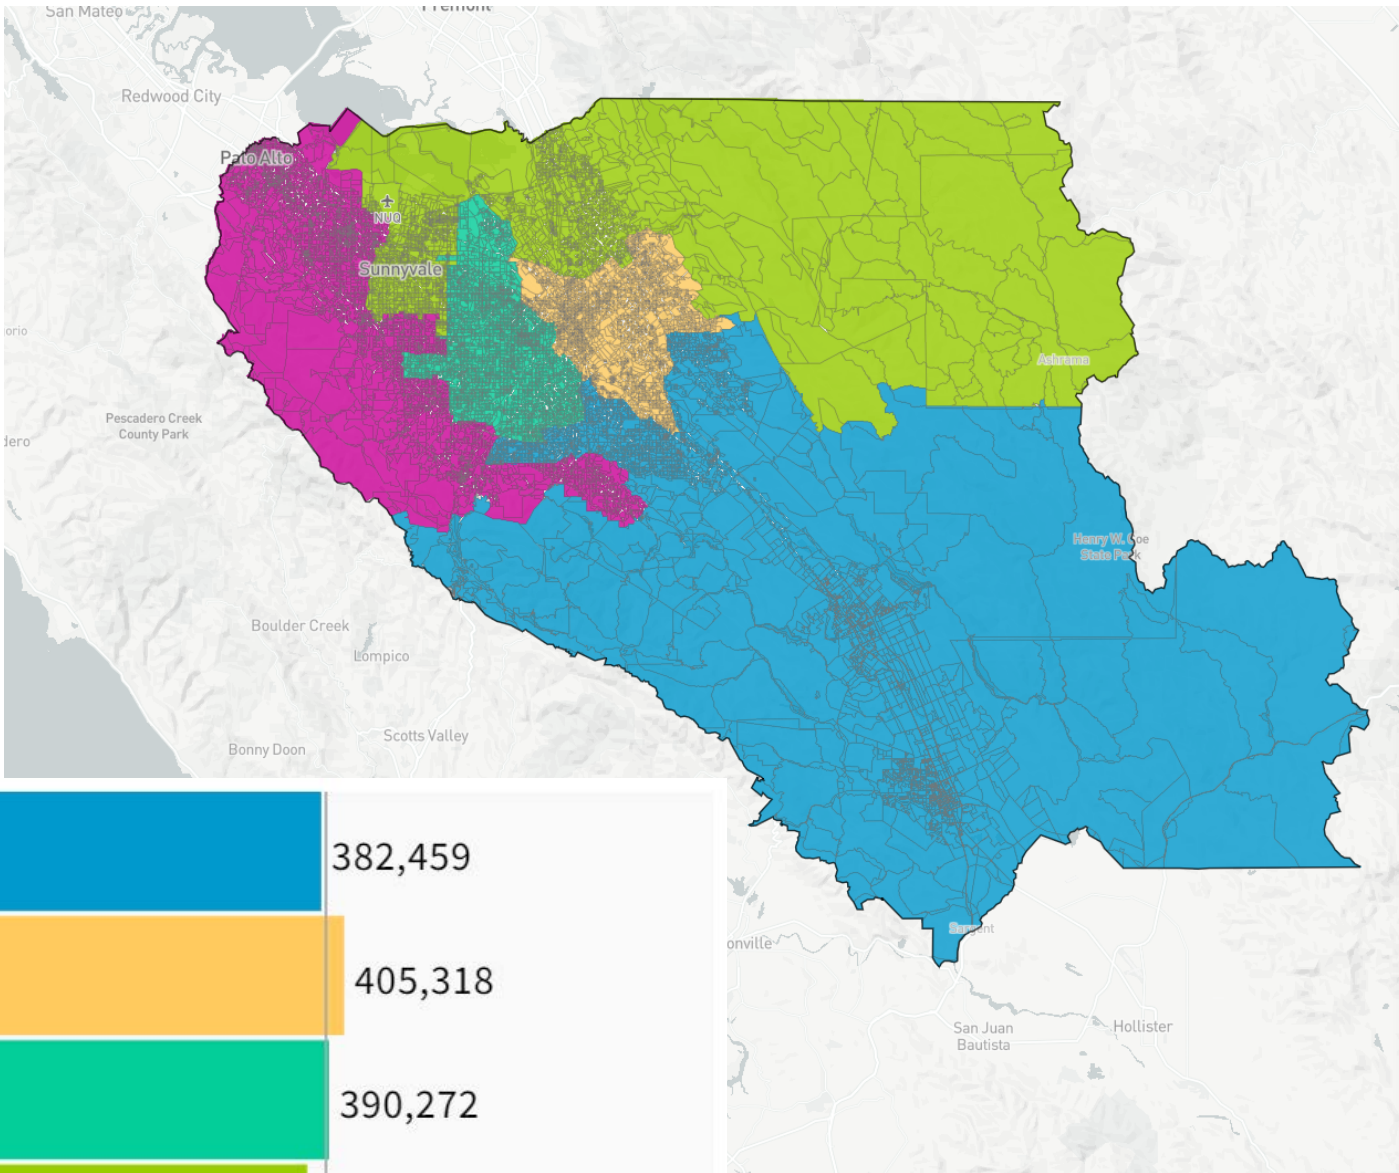

# 83404 Map

UNASSIGNED POPULATION: 3,481  
 MAX. POPULATION DEVIATION: 4.86%

Population | Data Layers | Evaluation

## Population by Race

COMPARE: Asian population  
 WITH: White population  
 AND: Hispanic population

	Asian	White	Hispanic
1	27.6%	32.9%	31.4%
2	33.5%	12.6%	47.7%
3	34.6%	35.9%	21.1%
4	59.7%	19%	15.3%
5	40.3%	43.5%	8.9%
Overall	38.9%	28.7%	25.2%

## Citizen Voting Age Population by Race

COMPARE: Asian population  
 WITH: Hispanic population  
 AND: Black population

	Asian	Hispanic	Black
1	23.1%	24.7%	2.4%
2	35.3%	38.1%	3.2%
3	23.2%	16.1%	2.8%
4	49.3%	14.9%	2.5%
5	30.8%	5.9%	1.4%
Overall	31.6%	20.3%	2.5%