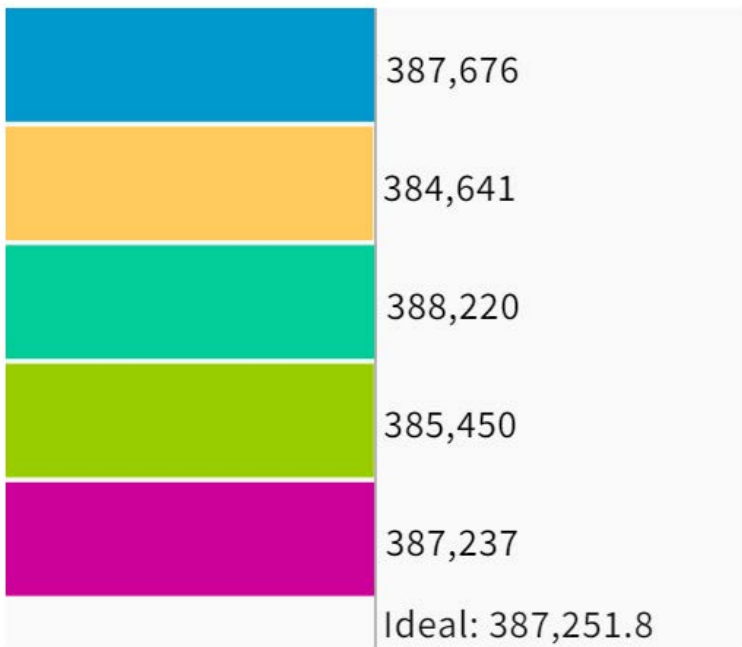

162 Representation for ALL Map (69515)

Population Data Layers **Evaluation**

Population by Race

COMPARE

WITH

AND

	Asian	White	Hispanic
1	22.3%	19.9%	51.4%
2	40.8%	31%	20.1%
3	46.7%	37%	9.3%
4	39.7%	30.9%	22.3%
5	45%	24.7%	22.6%
Overall	38.9%	28.7%	25.2%

Citizen Voting Age Population by Race

COMPARE

WITH

AND

	Asian	Hispanic	Black
1	23.2%	41.1%	2.3%
2	26.4%	16.9%	3%
3	35.3%	6.5%	1.4%
4	34.4%	17.9%	2.2%
5	38.2%	18.3%	3.4%
Overall	31.6%	20.3%	2.5%

UNASSIGNED POPULATION: 3,035
 MAX. POPULATION DEVIATION: 0.67%