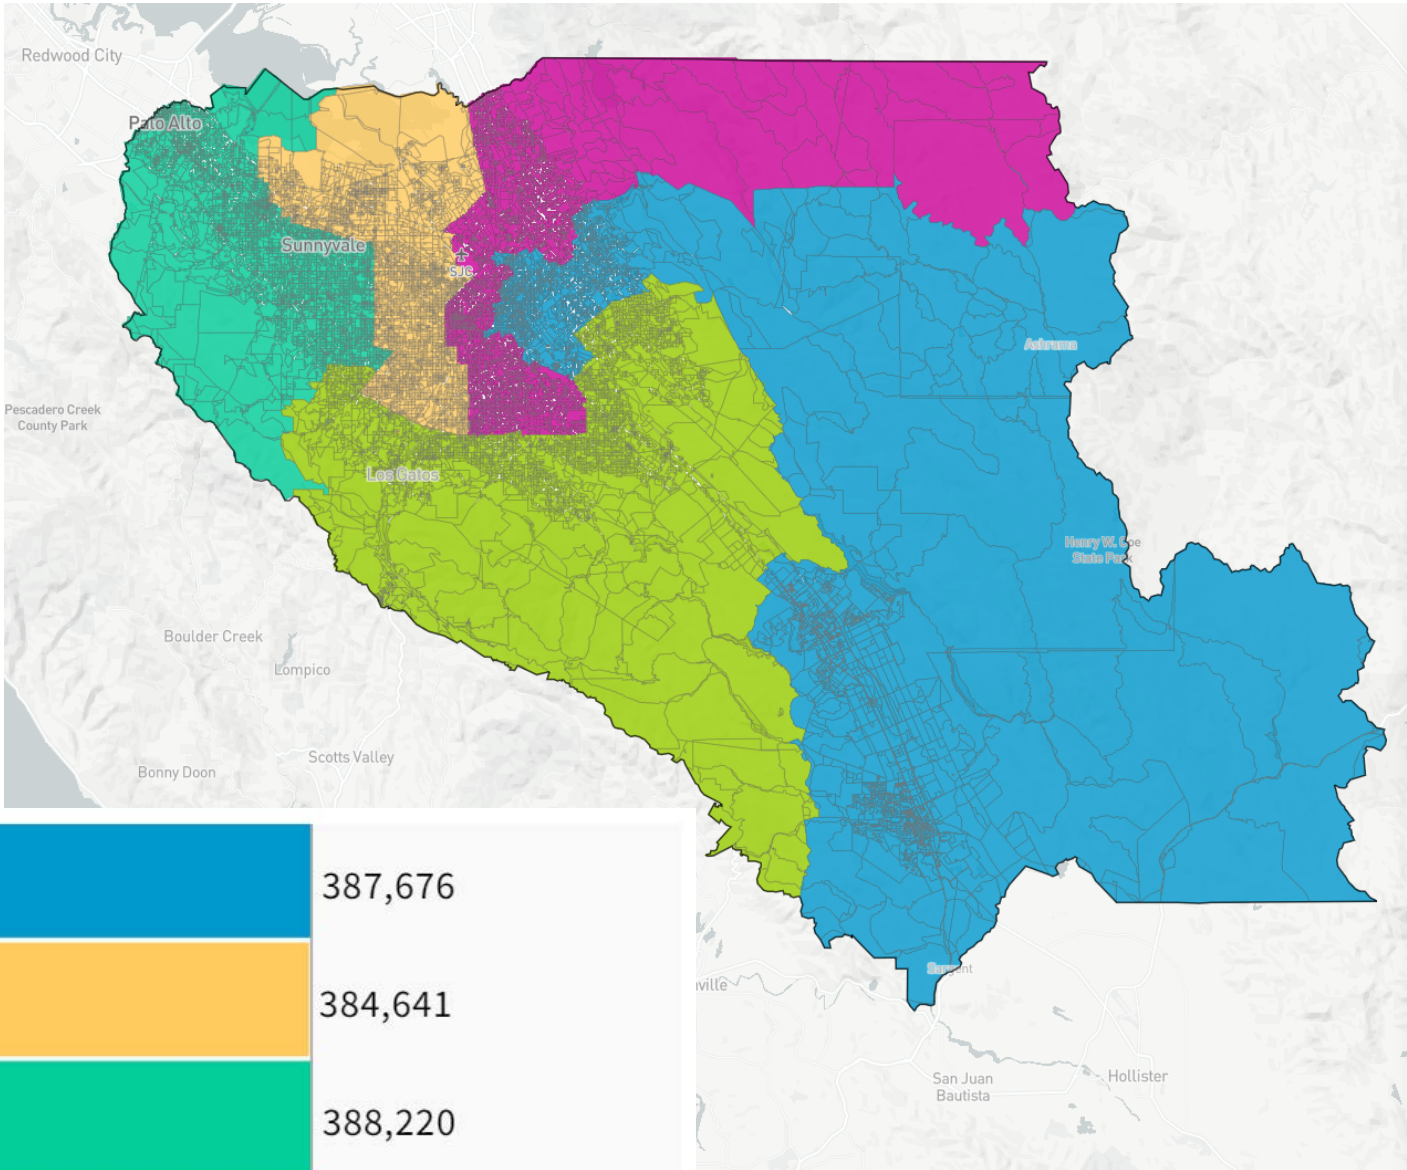

162 Representation for ALL Map (69515)

Population Data Layers **Evaluation**

Population by Race

COMPARE

WITH

AND

	Asian	White	Hispanic
1	22.3%	19.9%	51.4%
2	40.8%	31%	20.1%
3	46.7%	37%	9.3%
4	39.7%	30.9%	22.3%
5	45%	24.7%	22.6%
Overall	38.9%	28.7%	25.2%

Citizen Voting Age Population by Race

COMPARE

WITH

AND

	Asian	Hispanic	Black
1	23.2%	41.1%	2.3%
2	26.4%	16.9%	3%
3	35.3%	6.5%	1.4%
4	34.4%	17.9%	2.2%
5	38.2%	18.3%	3.4%
Overall	31.6%	20.3%	2.5%

UNASSIGNED POPULATION: 3,035
 MAX. POPULATION DEVIATION: 0.67%

https://districtr.org/edit/69515?event=santa_clara_county