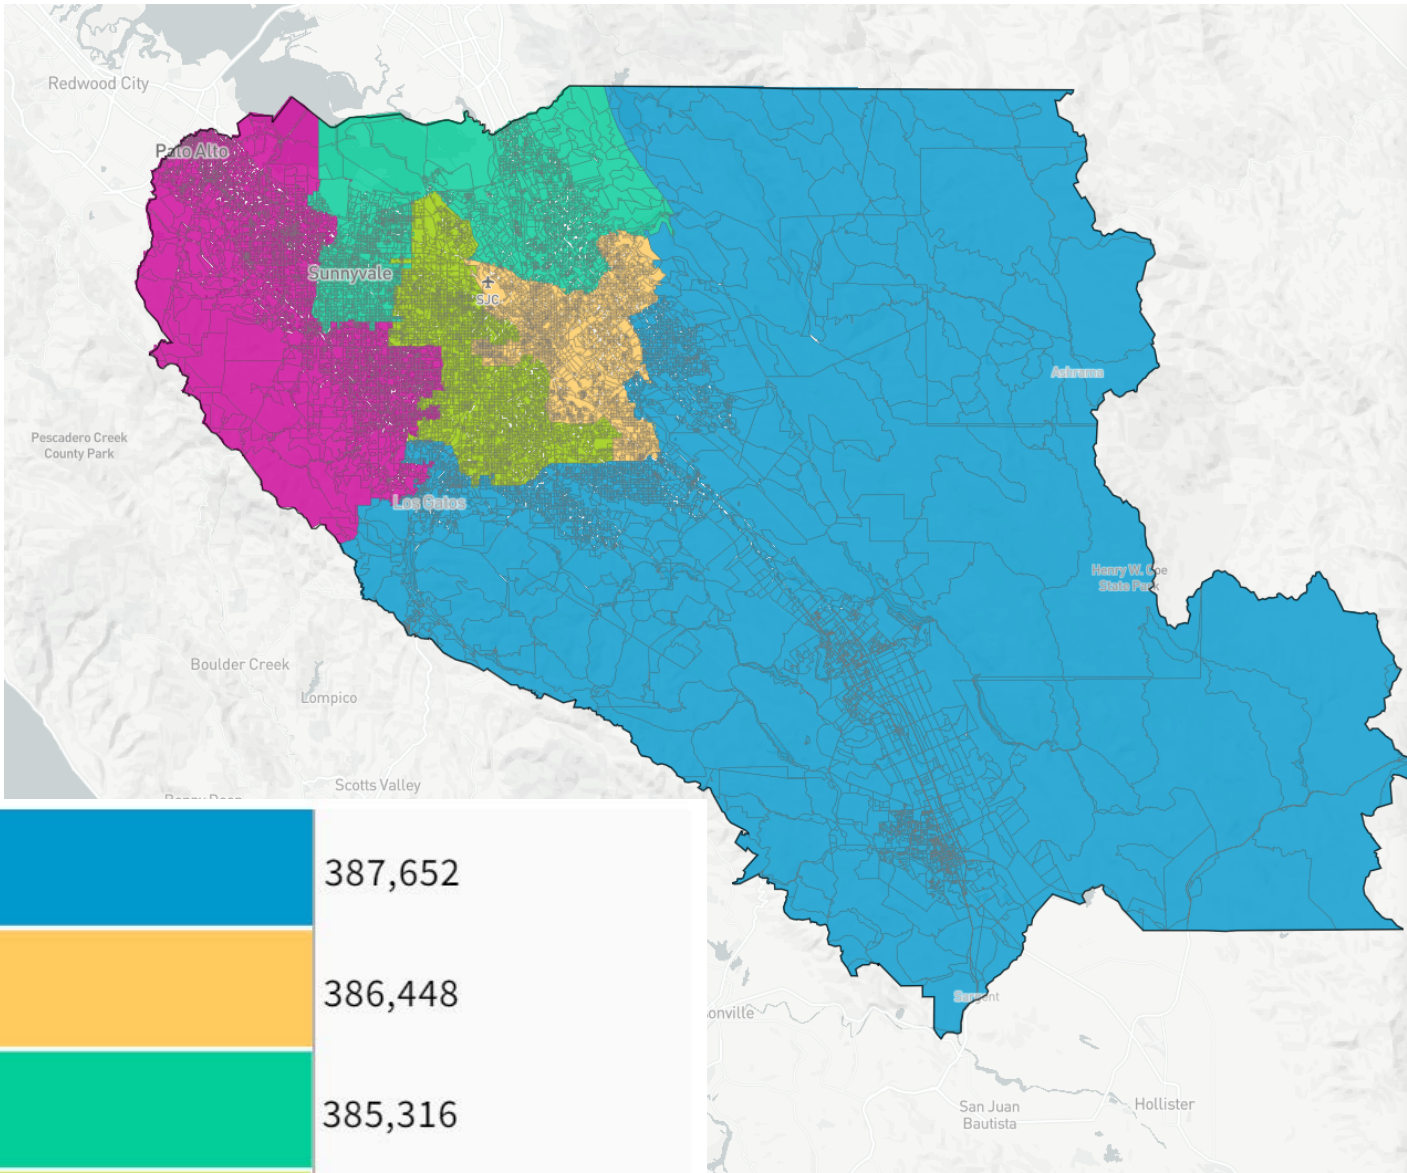

156 Commissioner Pham EE2 & Unity Compromise 2 Map (69159)

Population Data Layers Evaluation

Population by Race

COMPARE

WITH

AND

	Asian	White	Hispanic
1	30.9%	34.5%	27.3%
2	29.1%	14.1%	50.2%
3	59.2%	18%	16.9%
4	30.7%	39%	21.6%
5	44.6%	38%	10%
Overall	38.9%	28.7%	25.2%

Citizen Voting Age Population by Race

COMPARE

WITH

AND

	Asian	Hispanic	Black
1	26.3%	21.5%	2.1%
2	30.3%	40.7%	3.2%
3	50.1%	15.7%	2.5%
4	20.1%	16.5%	2.9%
5	34.5%	6.6%	1.6%
Overall	31.6%	20.3%	2.5%

UNASSIGNED POPULATION: 3,069
 MAX. POPULATION DEVIATION: 0.92%