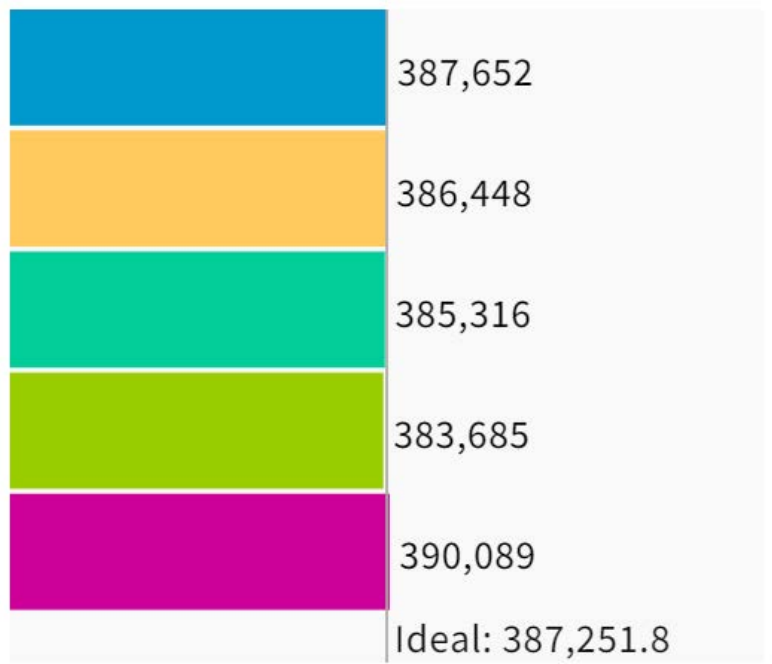

156 Commissioner Pham EE2 & Unity Compromise 2 Map (69159)

Population Data Layers Evaluation

Population by Race

COMPARE

WITH

AND

	Asian	White	Hispanic
1	30.9%	34.5%	27.3%
2	29.1%	14.1%	50.2%
3	59.2%	18%	16.9%
4	30.7%	39%	21.6%
5	44.6%	38%	10%
Overall	38.9%	28.7%	25.2%

Citizen Voting Age Population by Race

COMPARE

WITH

AND

	Asian	Hispanic	Black
1	26.3%	21.5%	2.1%
2	30.3%	40.7%	3.2%
3	50.1%	15.7%	2.5%
4	20.1%	16.5%	2.9%
5	34.5%	6.6%	1.6%
Overall	31.6%	20.3%	2.5%

UNASSIGNED POPULATION: 3,069
 MAX. POPULATION DEVIATION: 0.92%