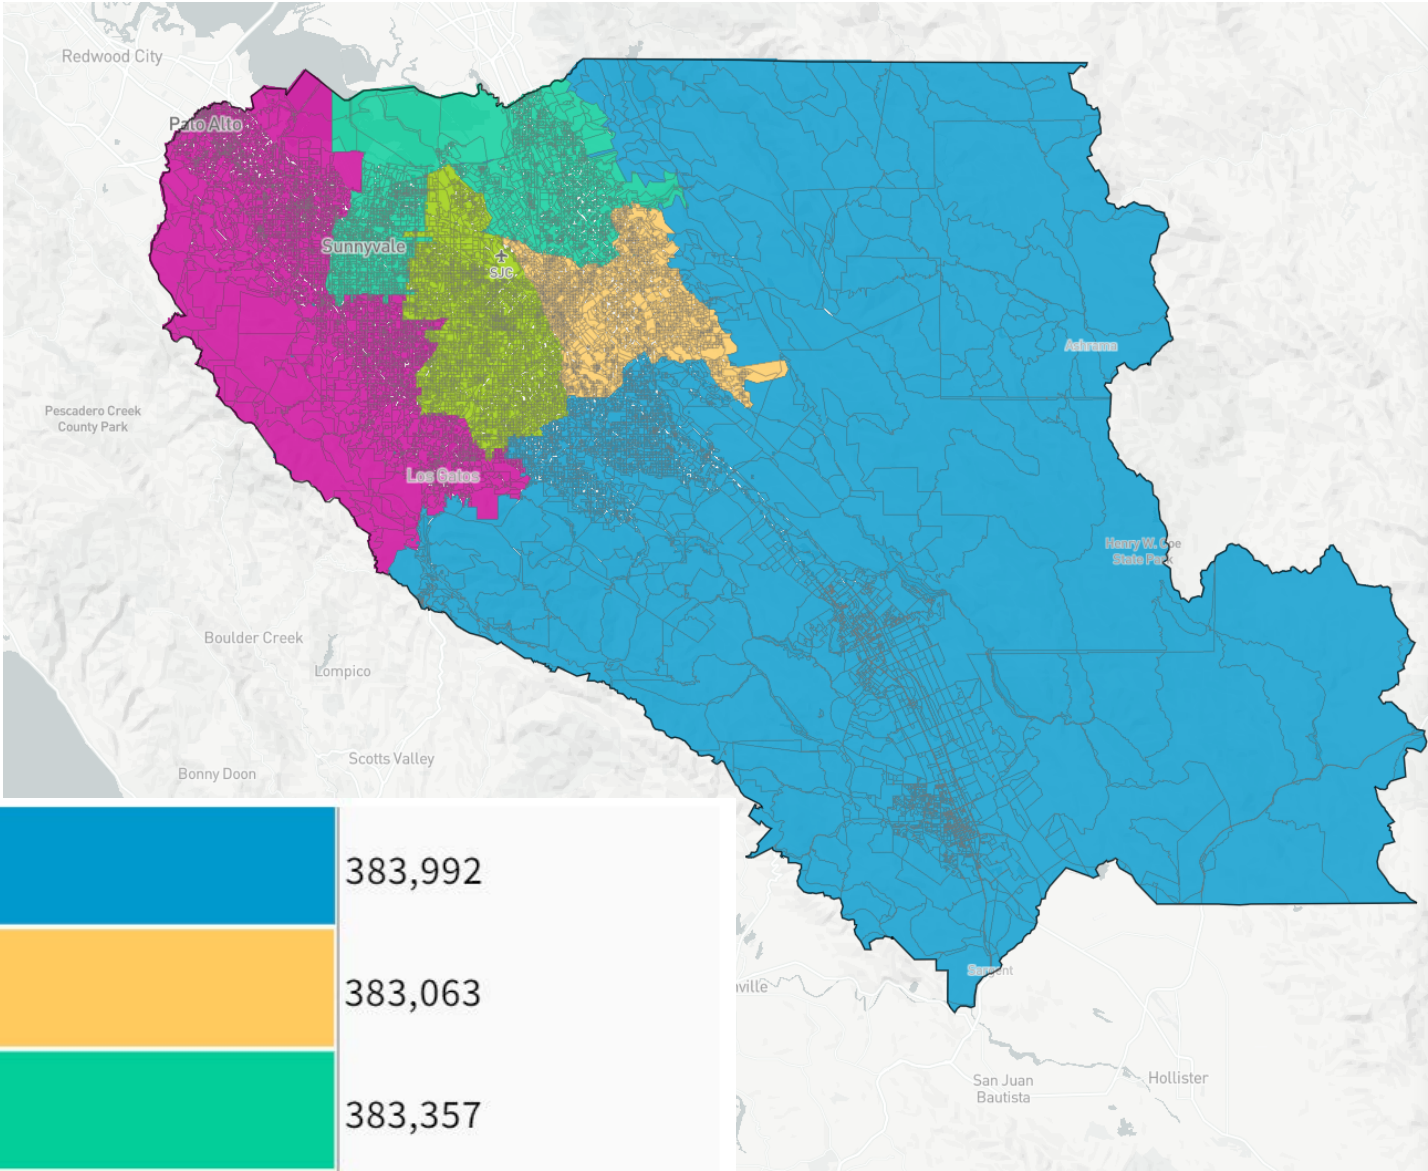

155 Commissioner Nguyen's Map V4 (69094)

Population Data Layers **Evaluation**

Population by Race

COMPARE: Asian population

WITH: White population

AND: Hispanic population

	Asian	White	Hispanic
1	25%	33.4%	33.6%
2	36.8%	12.9%	44.3%
3	59.3%	18%	16.8%
4	30.7%	37.6%	22.9%
5	42.9%	41.3%	8.6%
Overall	38.9%	28.7%	25.2%

Citizen Voting Age Population by Race

COMPARE: Asian population

WITH: Hispanic population

AND: Black population

	Asian	Hispanic	Black
1	21.2%	25.7%	2.4%
2	37.6%	36.1%	3%
3	50%	15.5%	2.5%
4	19.7%	17.3%	3%
5	33%	5.8%	1.3%
Overall	31.6%	20.3%	2.5%

UNASSIGNED POPULATION: 3,035
 MAX. POPULATION DEVIATION: 1.45%

https://districtr.org/edit/69094?event=santa_clara_county