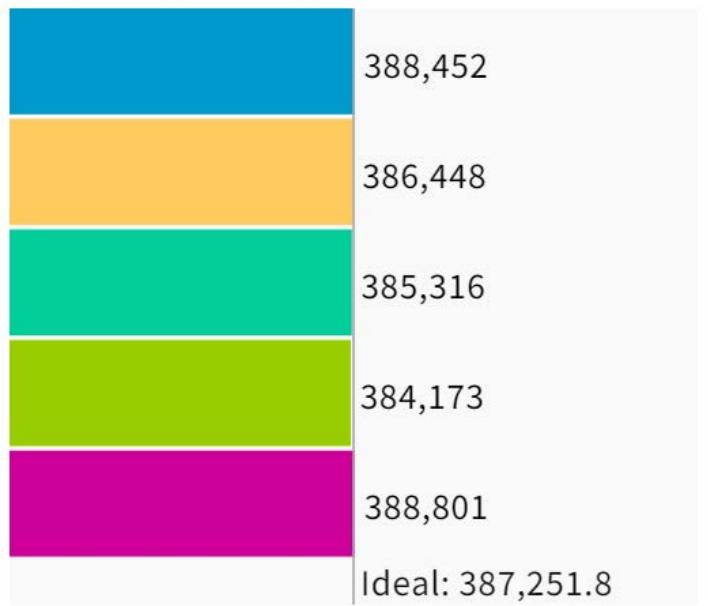

# 130 Commissioner Pham - EEF & Unity Compromise Map (68920)

UNASSIGNED POPULATION: 3,069  
 MAX. POPULATION DEVIATION: 0.8%

Population    Data Layers    **Evaluation**

**Population by Race**

COMPARE: Asian population

WITH: White population

AND: Hispanic population

	Asian	White	Hispanic
1	31.7%	31.4%	29.2%
2	29.1%	14.1%	50.2%
3	59.2%	18%	16.9%
4	31.2%	39%	21.1%
5	43.3%	41%	8.6%
<b>Overall</b>	<b>38.9%</b>	<b>28.7%</b>	<b>25.2%</b>

**Citizen Voting Age Population by Race**

COMPARE: Asian population

WITH: Hispanic population

AND: Black population

	Asian	Hispanic	Black
1	27.6%	23.1%	2.5%
2	30.3%	40.7%	3.2%
3	50.1%	15.7%	2.5%
4	19.8%	15.7%	2.8%
5	33.3%	5.8%	1.3%
<b>Overall</b>	<b>31.6%</b>	<b>20.3%</b>	<b>2.5%</b>