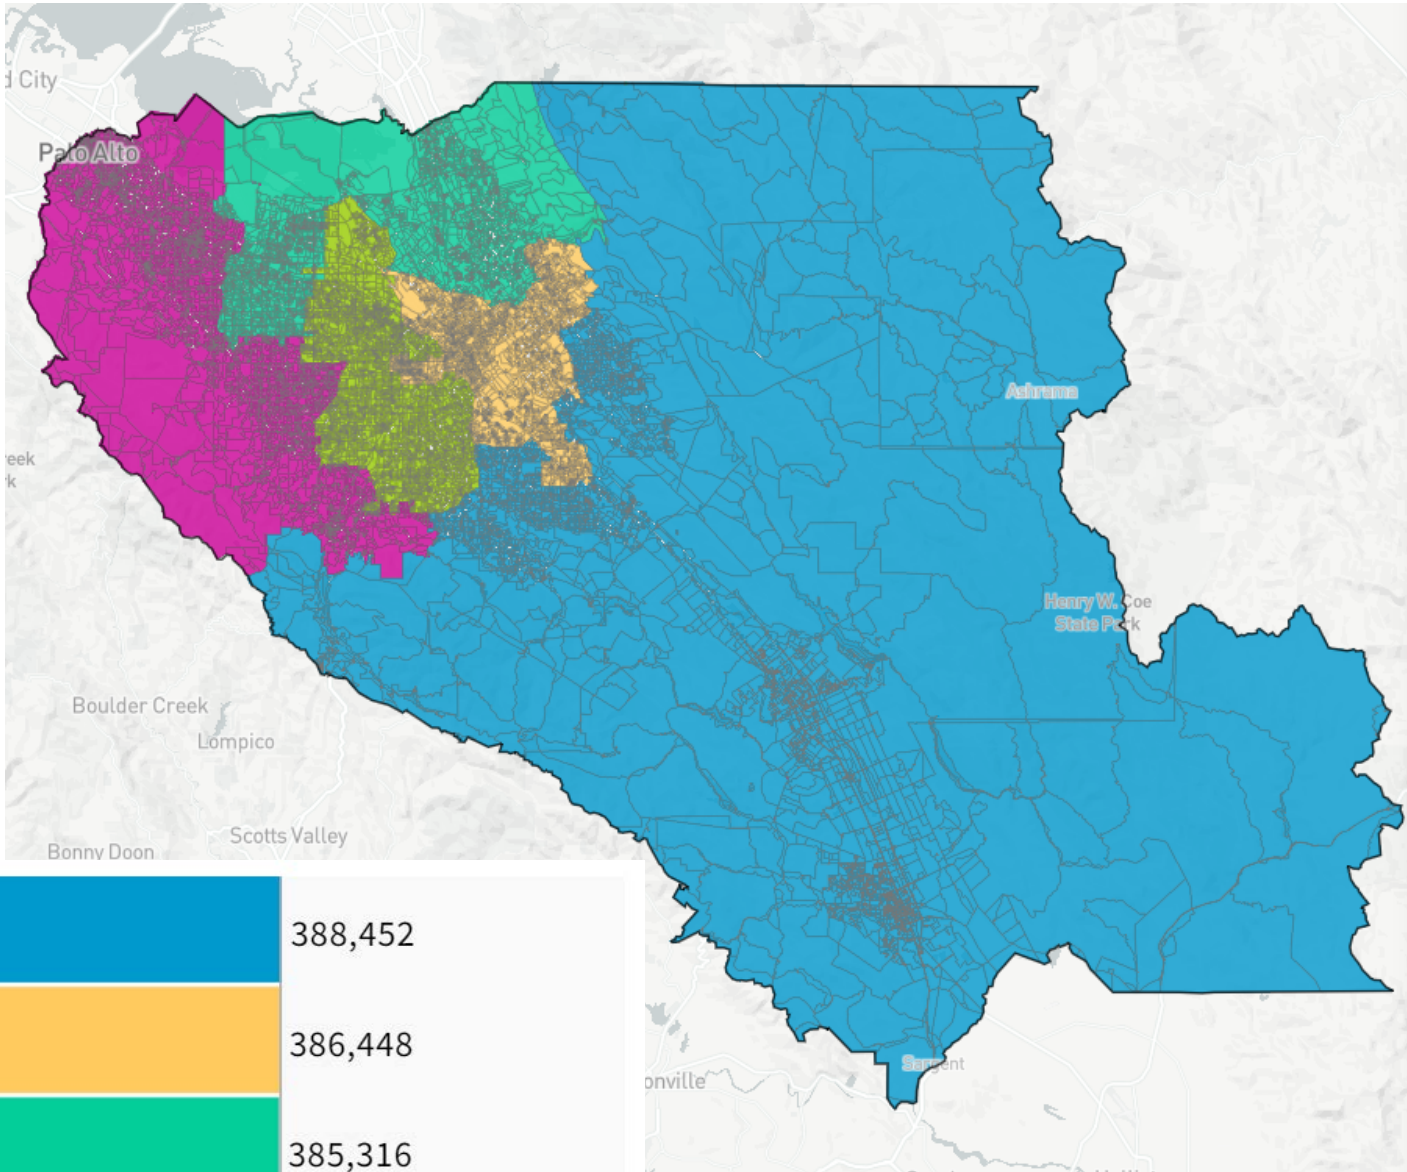

# 130 Commissioner Pham - EEF & Unity Compromise Map (68920)

UNASSIGNED POPULATION: 3,069  
 MAX. POPULATION DEVIATION: 0.8%

Population    Data Layers    **Evaluation**

**Population by Race**

COMPARE: Asian population

WITH: White population

AND: Hispanic population

	Asian	White	Hispanic
1	31.7%	31.4%	29.2%
2	29.1%	14.1%	50.2%
3	59.2%	18%	16.9%
4	31.2%	39%	21.1%
5	43.3%	41%	8.6%
<b>Overall</b>	<b>38.9%</b>	<b>28.7%</b>	<b>25.2%</b>

**Citizen Voting Age Population by Race**

COMPARE: Asian population

WITH: Hispanic population

AND: Black population

	Asian	Hispanic	Black
1	27.6%	23.1%	2.5%
2	30.3%	40.7%	3.2%
3	50.1%	15.7%	2.5%
4	19.8%	15.7%	2.8%
5	33.3%	5.8%	1.3%
<b>Overall</b>	<b>31.6%</b>	<b>20.3%</b>	<b>2.5%</b>

[https://districtr.org/edit/68920?event=santa\\_clara\\_county](https://districtr.org/edit/68920?event=santa_clara_county)