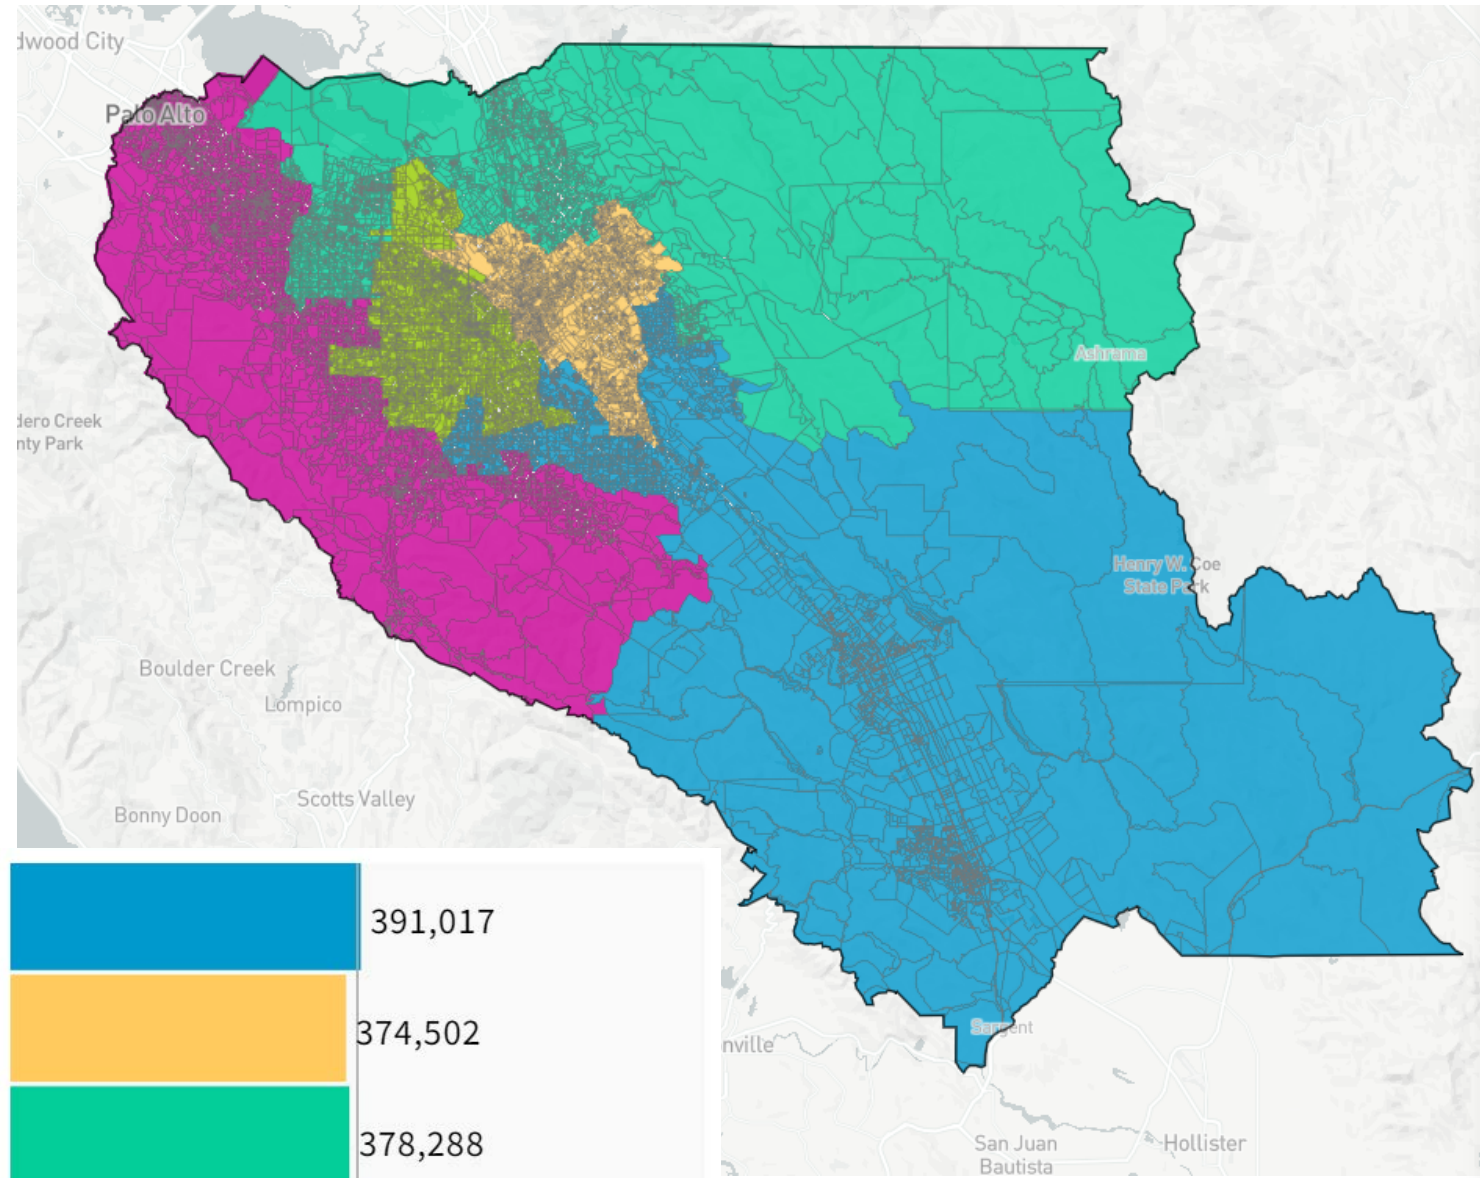

# 131 Unity Map 10/22/2021 (68785)

UNASSIGNED POPULATION: 3,048  
 MAX. POPULATION DEVIATION: 4.46%

Population    Data Layers    **Evaluation**

### Population by Race

COMPARE: Asian population  
 WITH: White population  
 AND: Hispanic population

	Asian	White	Hispanic
1	27.9%	31.9%	31.9%
2	32.1%	11.9%	49.9%
3	60.1%	18.5%	15.4%
4	35.4%	35.3%	20.9%
5	39.3%	44.4%	8.9%
<b>Overall</b>	<b>38.9%</b>	<b>28.7%</b>	<b>25.2%</b>

### Citizen Voting Age Population by Race

COMPARE: Asian population  
 WITH: Hispanic population  
 AND: Black population

	Asian	Hispanic	Black
1	23.4%	25.2%	2.7%
2	34.5%	39.9%	3.1%
3	50%	14.9%	2.4%
4	23.5%	16%	2.9%
5	30%	6%	1.3%
<b>Overall</b>	<b>31.6%</b>	<b>20.3%</b>	<b>2.5%</b>