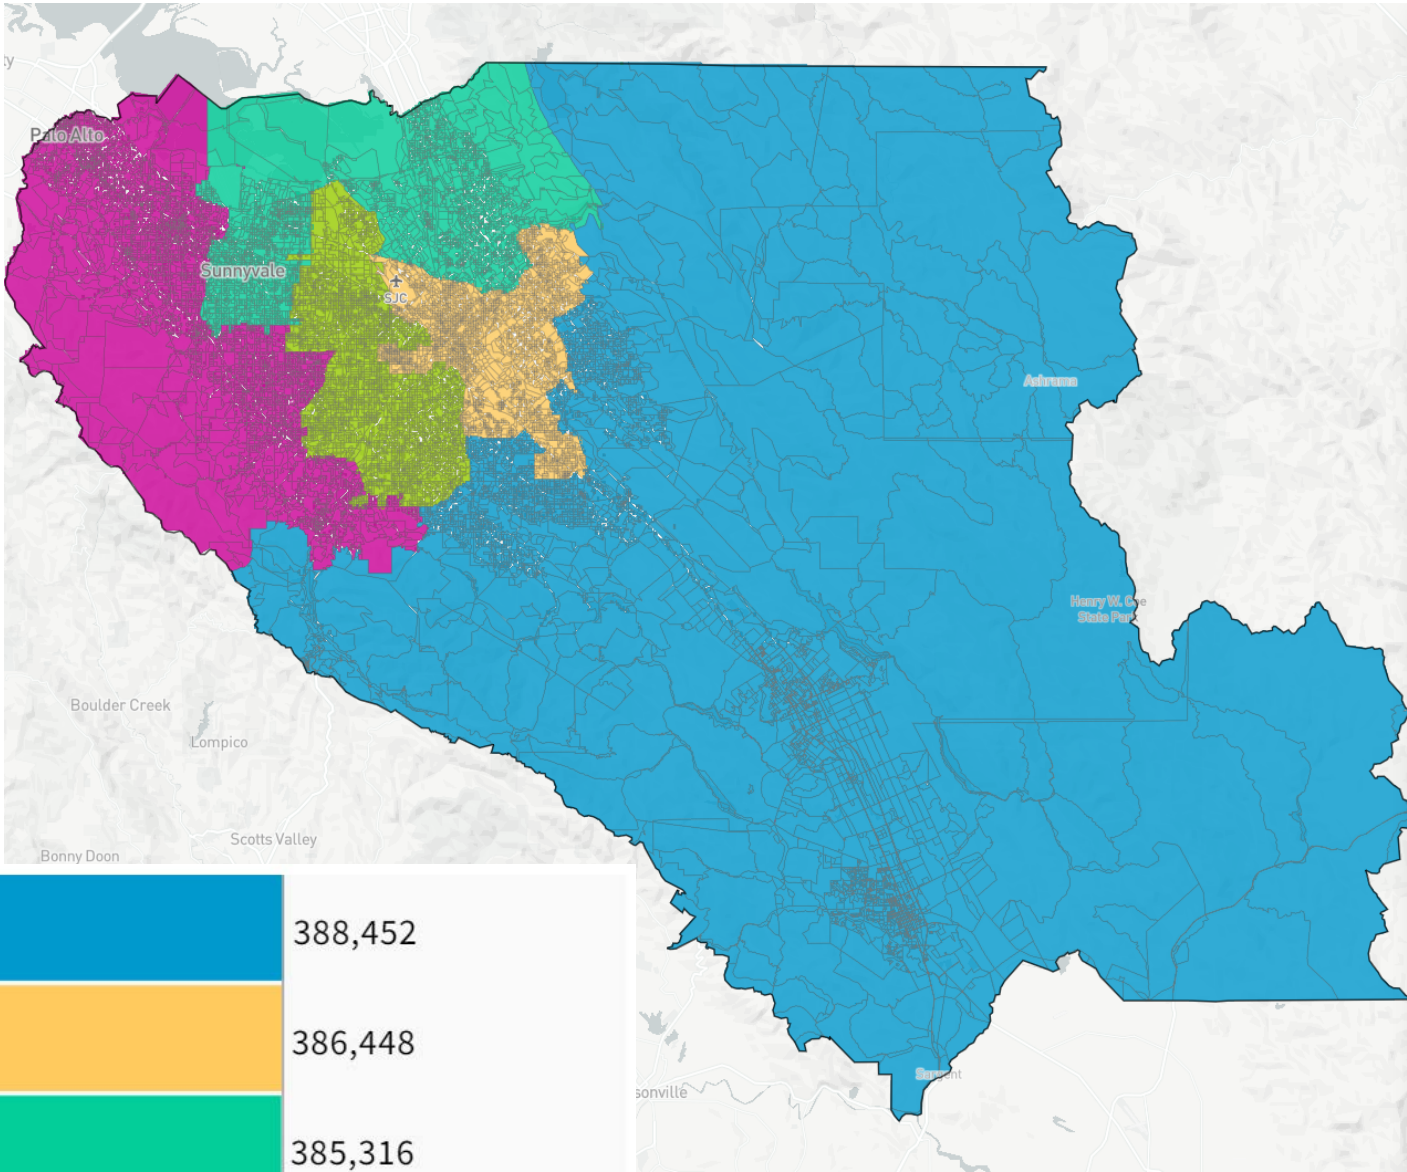

73995 Map

UNASSIGNED POPULATION: 3,069
 MAX. POPULATION DEVIATION: 0.8%

Population Data Layers **Evaluation**

Population by Race

COMPARE
 WITH
 AND

	Asian	White	Hispanic
1	31.7%	31.4%	29.2%
2	29.1%	14.1%	50.2%
3	59.2%	18%	16.9%
4	31.2%	39%	21.1%
5	43.3%	41%	8.6%
Overall	38.9%	28.7%	25.2%

Citizen Voting Age Population by Race

COMPARE
 WITH
 AND

	Asian	Hispanic	Black
1	27.6%	23.1%	2.5%
2	30.3%	40.7%	3.2%
3	50.1%	15.7%	2.5%
4	19.8%	15.7%	2.8%
5	33.3%	5.8%	1.3%
Overall	31.6%	20.3%	2.5%