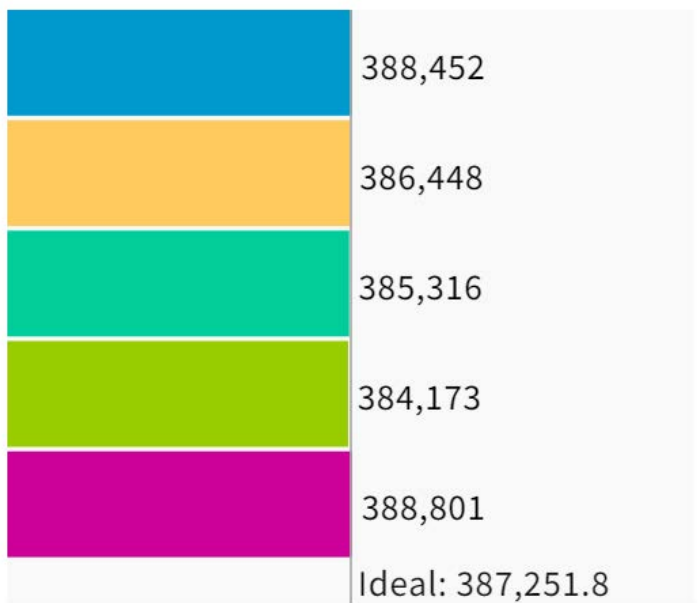

73995 Map

UNASSIGNED POPULATION: 3,069
 MAX. POPULATION DEVIATION: 0.8%

Population Data Layers **Evaluation**

Population by Race

COMPARE
 WITH
 AND

	Asian	White	Hispanic
1	31.7%	31.4%	29.2%
2	29.1%	14.1%	50.2%
3	59.2%	18%	16.9%
4	31.2%	39%	21.1%
5	43.3%	41%	8.6%
Overall	38.9%	28.7%	25.2%

Citizen Voting Age Population by Race

COMPARE
 WITH
 AND

	Asian	Hispanic	Black
1	27.6%	23.1%	2.5%
2	30.3%	40.7%	3.2%
3	50.1%	15.7%	2.5%
4	19.8%	15.7%	2.8%
5	33.3%	5.8%	1.3%
Overall	31.6%	20.3%	2.5%