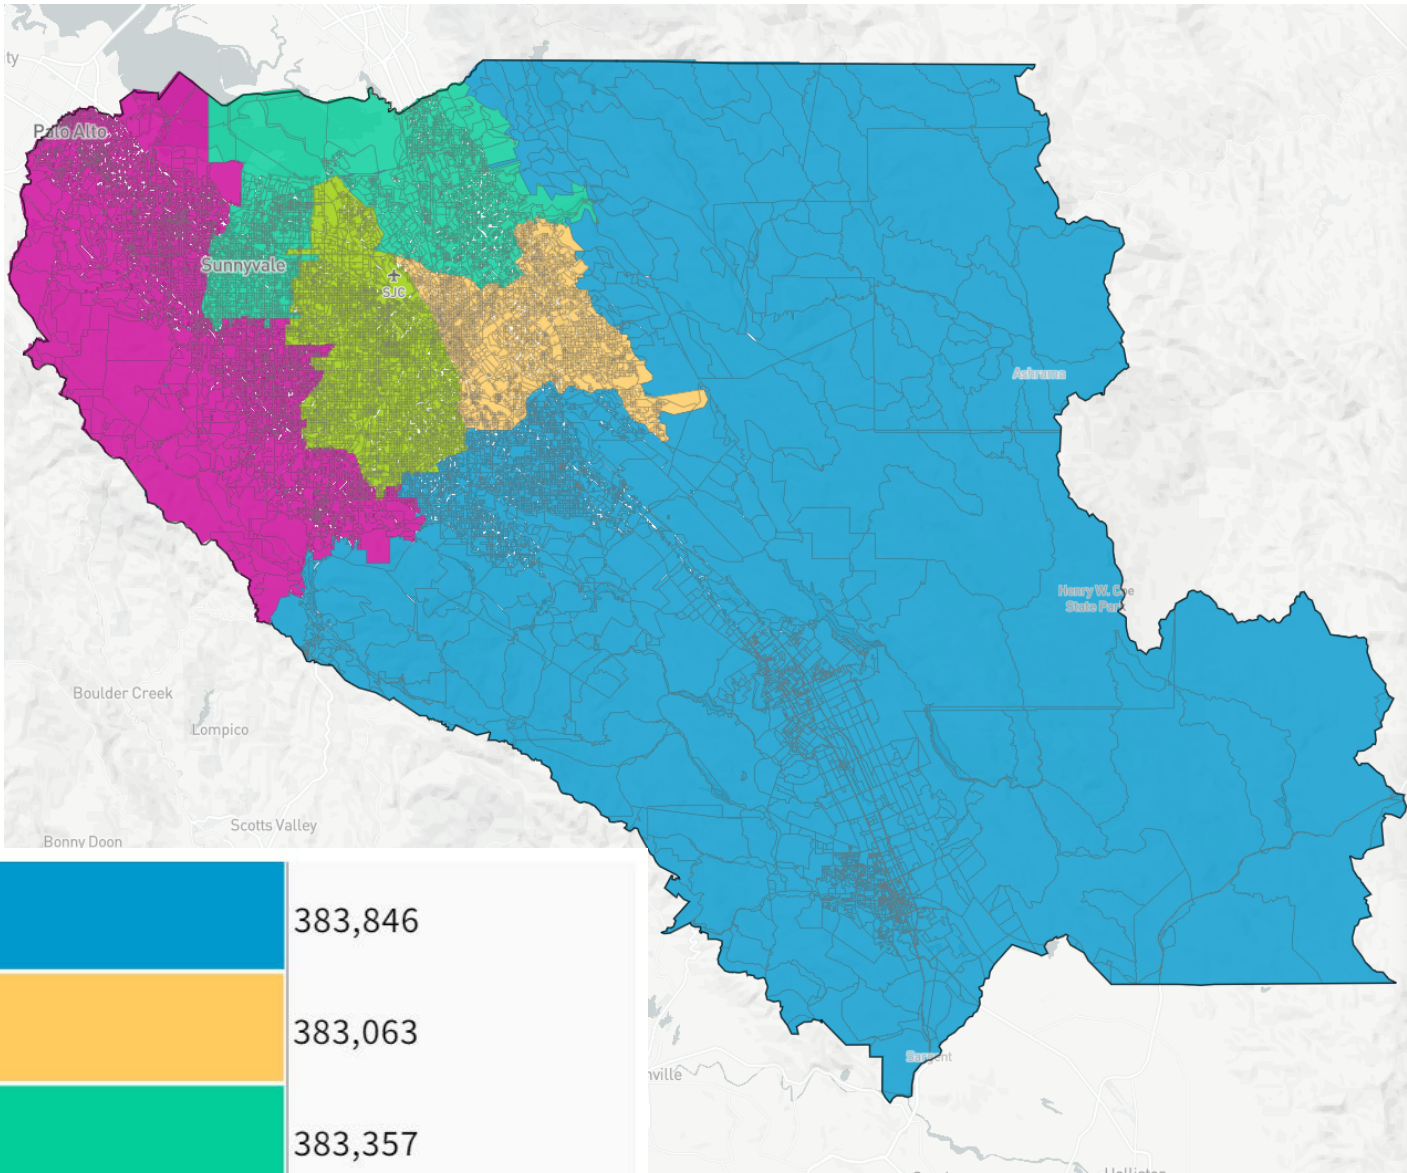

73997 Map

Population Data Layers **Evaluation**

Population by Race

COMPARE: Asian population

WITH: White population

AND: Hispanic population

	Asian	White	Hispanic
1	25%	33.4%	33.6%
2	36.8%	12.9%	44.3%
3	59.3%	18%	16.8%
4	30.7%	37.6%	22.9%
5	42.9%	41.3%	8.6%
Overall	38.9%	28.7%	25.2%

Citizen Voting Age Population by Race

COMPARE: Asian population

WITH: Hispanic population

AND: Black population

	Asian	Hispanic	Black
1	21.2%	25.7%	2.4%
2	37.6%	36.1%	3%
3	50%	15.5%	2.5%
4	19.7%	17.3%	3%
5	33%	5.8%	1.3%
Overall	31.6%	20.3%	2.5%

UNASSIGNED POPULATION: 3,181
 MAX. POPULATION DEVIATION: 1.45%