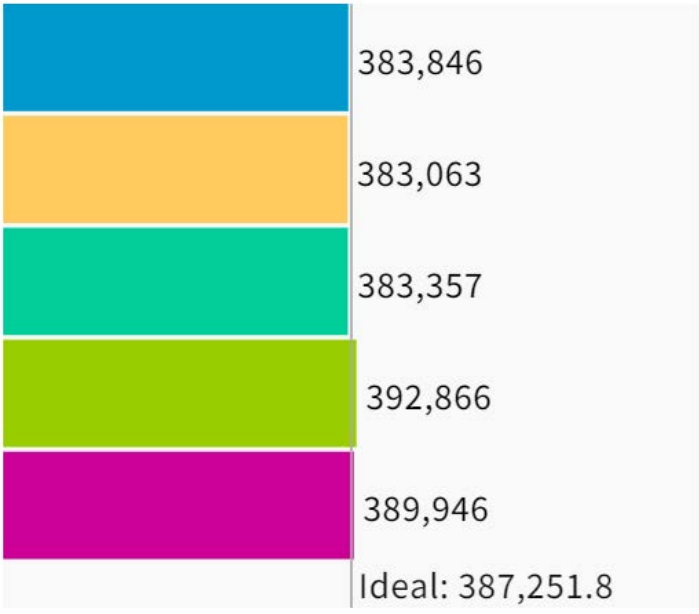

73997 Map

Population Data Layers **Evaluation**

Population by Race

COMPARE: Asian population

WITH: White population

AND: Hispanic population

	Asian	White	Hispanic
1	25%	33.4%	33.6%
2	36.8%	12.9%	44.3%
3	59.3%	18%	16.8%
4	30.7%	37.6%	22.9%
5	42.9%	41.3%	8.6%
Overall	38.9%	28.7%	25.2%

Citizen Voting Age Population by Race

COMPARE: Asian population

WITH: Hispanic population

AND: Black population

	Asian	Hispanic	Black
1	21.2%	25.7%	2.4%
2	37.6%	36.1%	3%
3	50%	15.5%	2.5%
4	19.7%	17.3%	3%
5	33%	5.8%	1.3%
Overall	31.6%	20.3%	2.5%

UNASSIGNED POPULATION: 3,181
 MAX. POPULATION DEVIATION: 1.45%