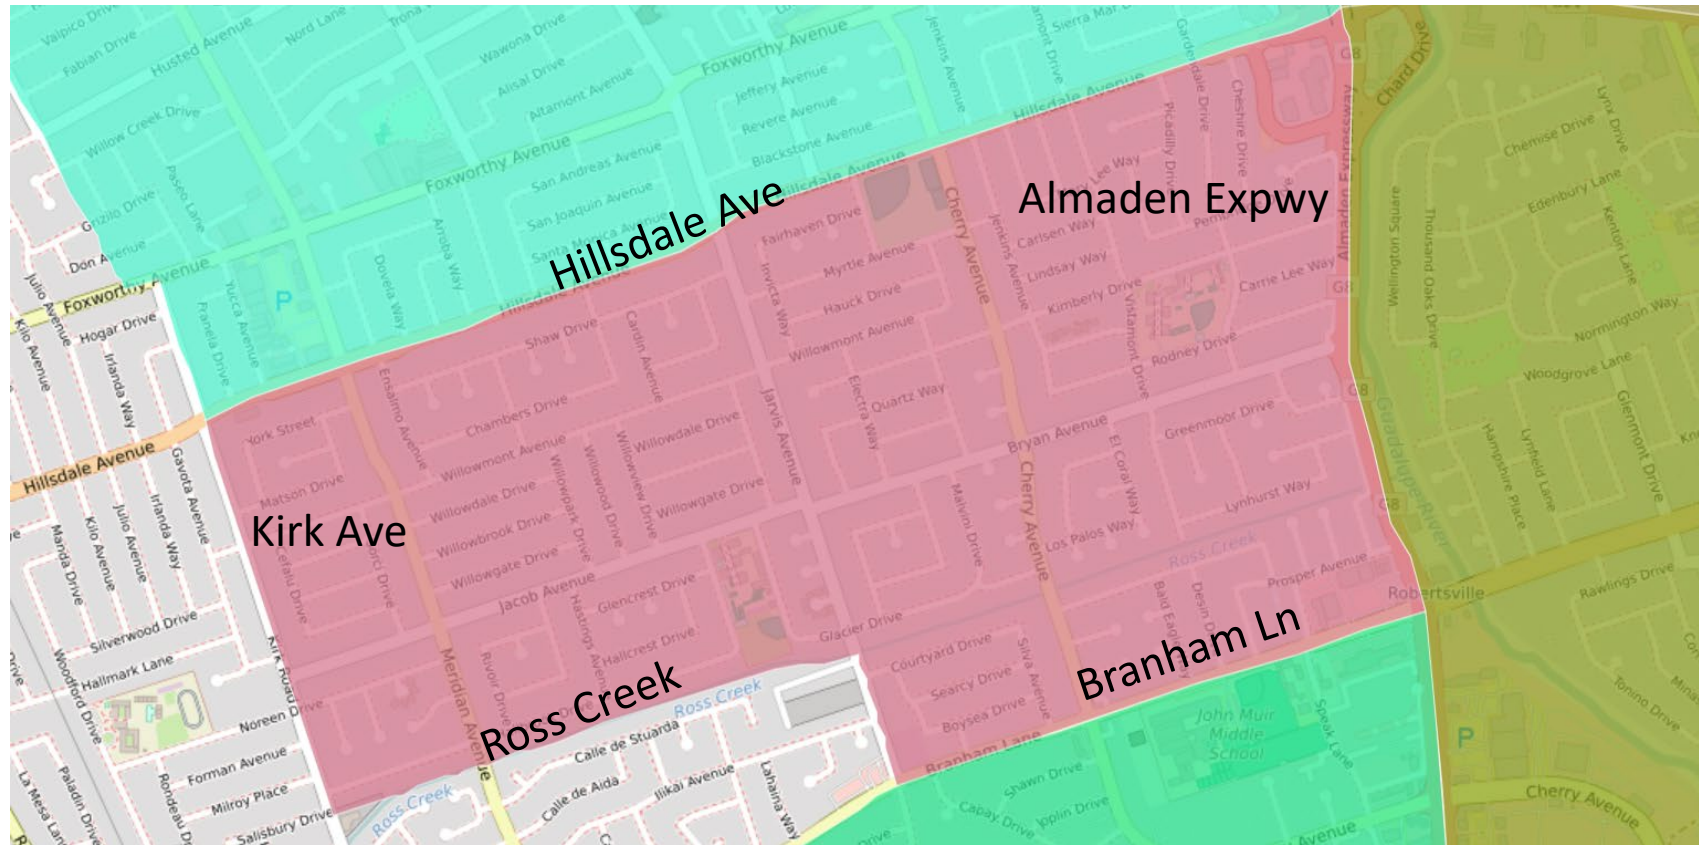

Reed Elementary School

San Jose Unified School District

Map of San Jose Unified School District Elementary School Attendance Zones