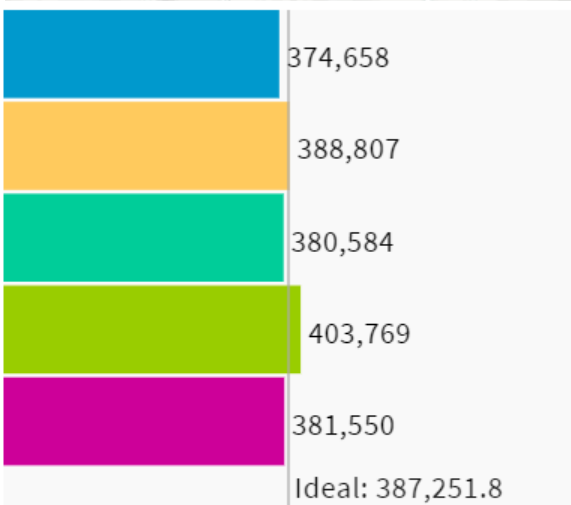

# 80 Map of Location Based

UNASSIGNED POPULATION: 6,891

MAX. POPULATION DEVIATION: 4.27%

Population Data Layers Evaluation

## Population by Race

COMPARE Asian population

WITH White population

AND Hispanic population

	Asian	White	Hispanic
1	41%	38.4%	13.1%
2	55.2%	17.6%	20.8%
3	37.7%	38.9%	15.8%
4	30.2%	18.3%	44.6%
5	30.6%	31.6%	30.2%
Overall	38.9%	28.7%	25.2%

## Citizen Voting Age Population by Race

COMPARE Asian population

WITH Hispanic population

AND Black population

	Asian	Hispanic	Black
1	28.8%	9.7%	1.8%
2	45.8%	19.2%	2.7%
3	27.6%	11%	2.1%
4	30.3%	34.9%	3.4%
5	26.4%	24%	2.1%
Overall	31.6%	20.3%	2.5%