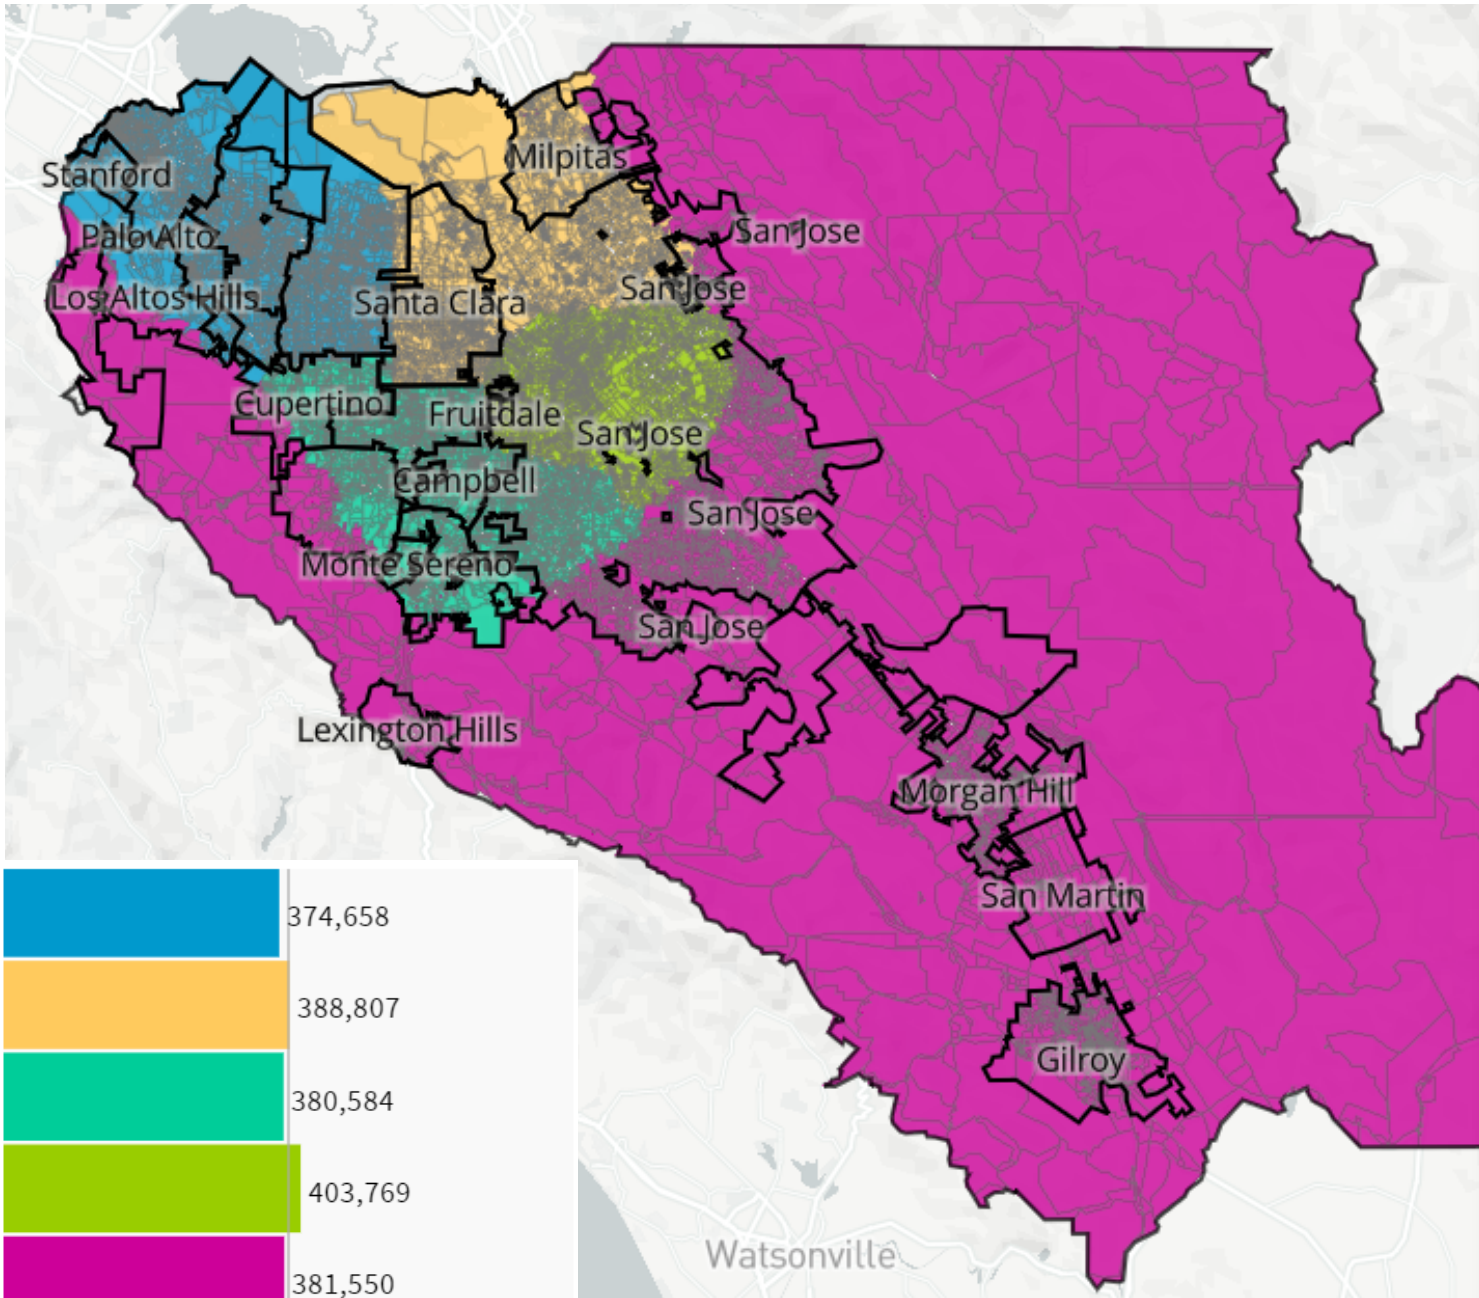

# 80 Map of Location Based

UNASSIGNED POPULATION: 6,891

MAX. POPULATION DEVIATION: 4.27%

Population Data Layers Evaluation

## Population by Race

COMPARE Asian population

WITH White population

AND Hispanic population

	Asian	White	Hispanic
1	41%	38.4%	13.1%
2	55.2%	17.6%	20.8%
3	37.7%	38.9%	15.8%
4	30.2%	18.3%	44.6%
5	30.6%	31.6%	30.2%
Overall	38.9%	28.7%	25.2%

## Citizen Voting Age Population by Race

COMPARE Asian population

WITH Hispanic population

AND Black population

	Asian	Hispanic	Black
1	28.8%	9.7%	1.8%
2	45.8%	19.2%	2.7%
3	27.6%	11%	2.1%
4	30.3%	34.9%	3.4%
5	26.4%	24%	2.1%
Overall	31.6%	20.3%	2.5%