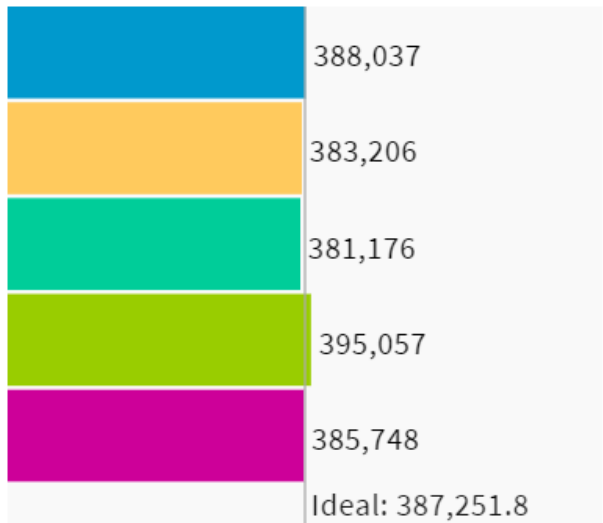

79 Map of Edit of 63774 Rural N County Switched

UNASSIGNED POPULATION: 3,035
 MAX. POPULATION DEVIATION: 2.02%

Population Data Layers Evaluation

Population by Race

COMPARE: Asian population
 WITH: White population
 AND: Hispanic population

	Asian	White	Hispanic
1	30.1%	35.3%	27.1%
2	31%	13.5%	49.1%
3	59.5%	18.1%	16.5%
4	30.4%	38.3%	22.5%
5	43.9%	37.9%	10.8%
Overall	38.9%	28.7%	25.2%

Citizen Voting Age Population by Race

COMPARE: Asian population
 WITH: Hispanic population
 AND: Black population

	Asian	Hispanic	Black
1	25.5%	21.4%	1.9%
2	32.6%	39.4%	3.3%
3	50.1%	15.4%	2.5%
4	19.6%	17.5%	3.1%
5	34%	7.1%	1.5%
Overall	31.6%	20.3%	2.5%