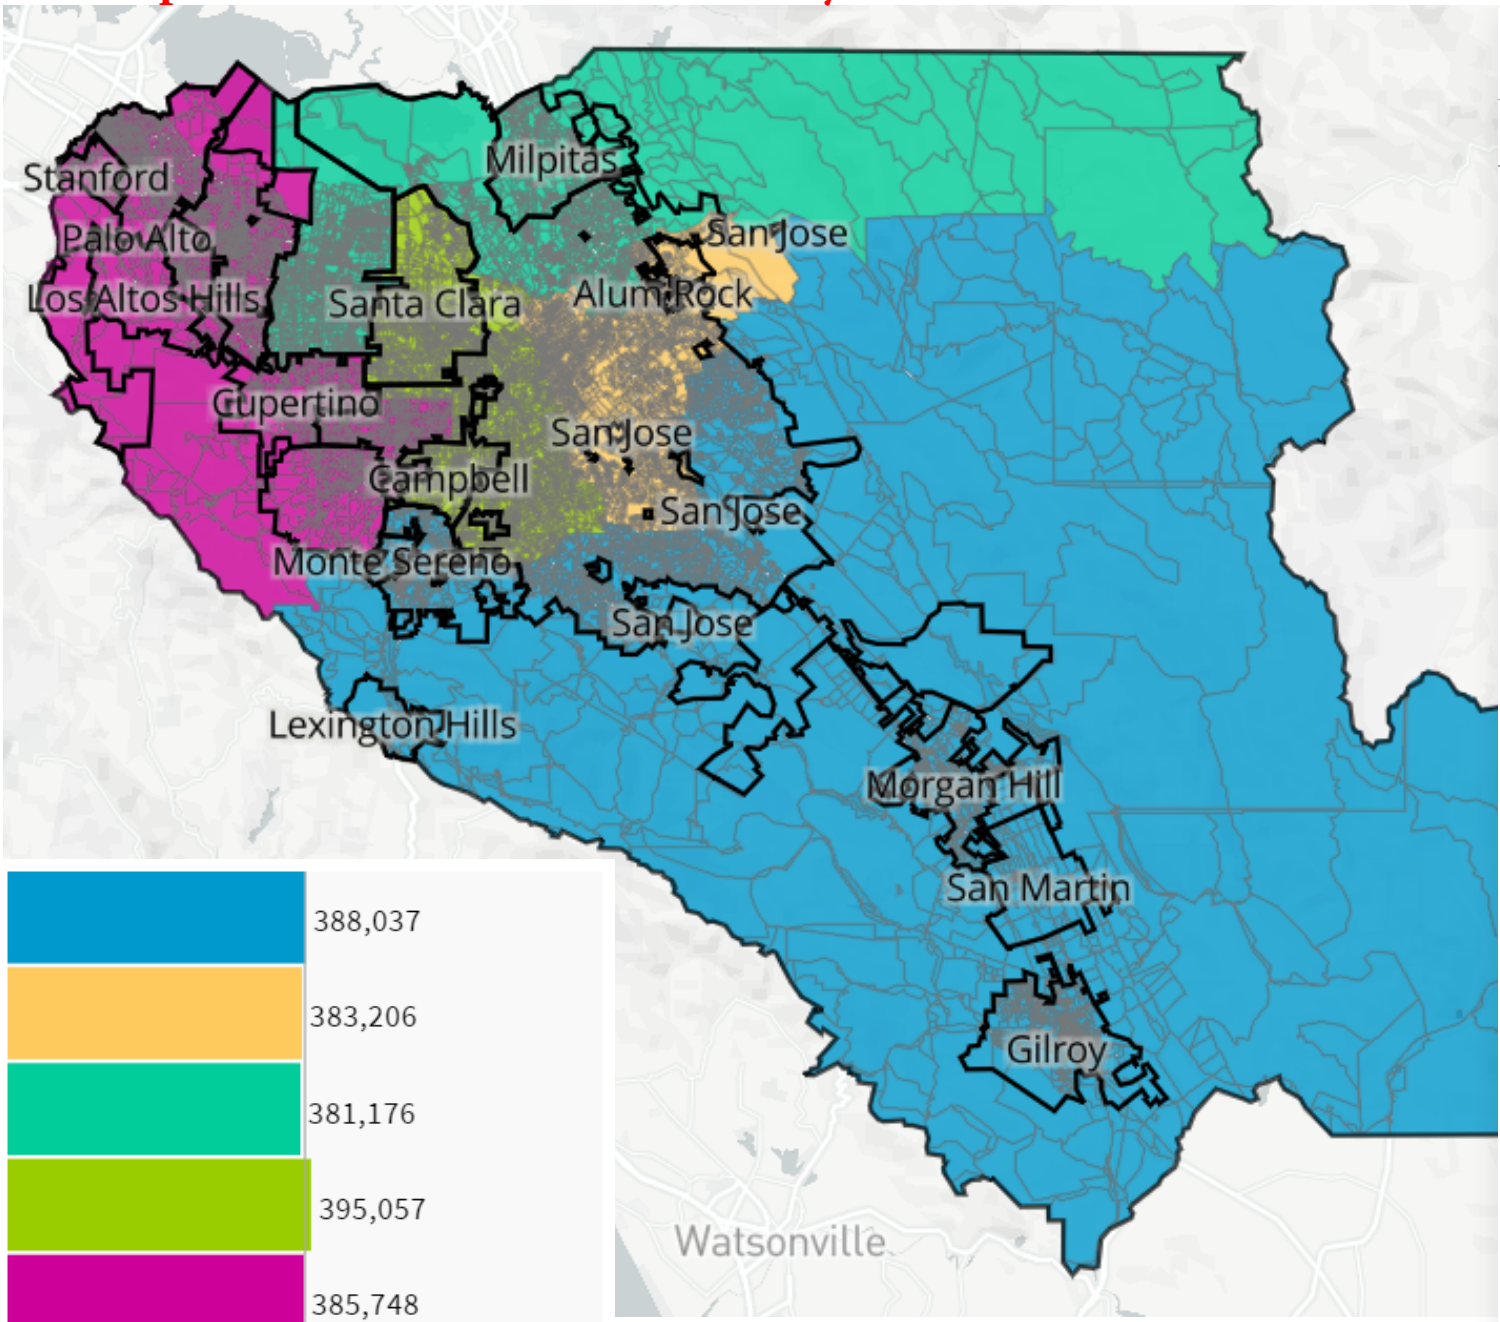

79 Map of Edit of 63774 Rural N County Switched

UNASSIGNED POPULATION: 3,035
 MAX. POPULATION DEVIATION: 2.02%

Population Data Layers Evaluation

Population by Race

COMPARE: Asian population
 WITH: White population
 AND: Hispanic population

	Asian	White	Hispanic
1	30.1%	35.3%	27.1%
2	31%	13.5%	49.1%
3	59.5%	18.1%	16.5%
4	30.4%	38.3%	22.5%
5	43.9%	37.9%	10.8%
Overall	38.9%	28.7%	25.2%

Citizen Voting Age Population by Race

COMPARE: Asian population
 WITH: Hispanic population
 AND: Black population

	Asian	Hispanic	Black
1	25.5%	21.4%	1.9%
2	32.6%	39.4%	3.3%
3	50.1%	15.4%	2.5%
4	19.6%	17.5%	3.1%
5	34%	7.1%	1.5%
Overall	31.6%	20.3%	2.5%