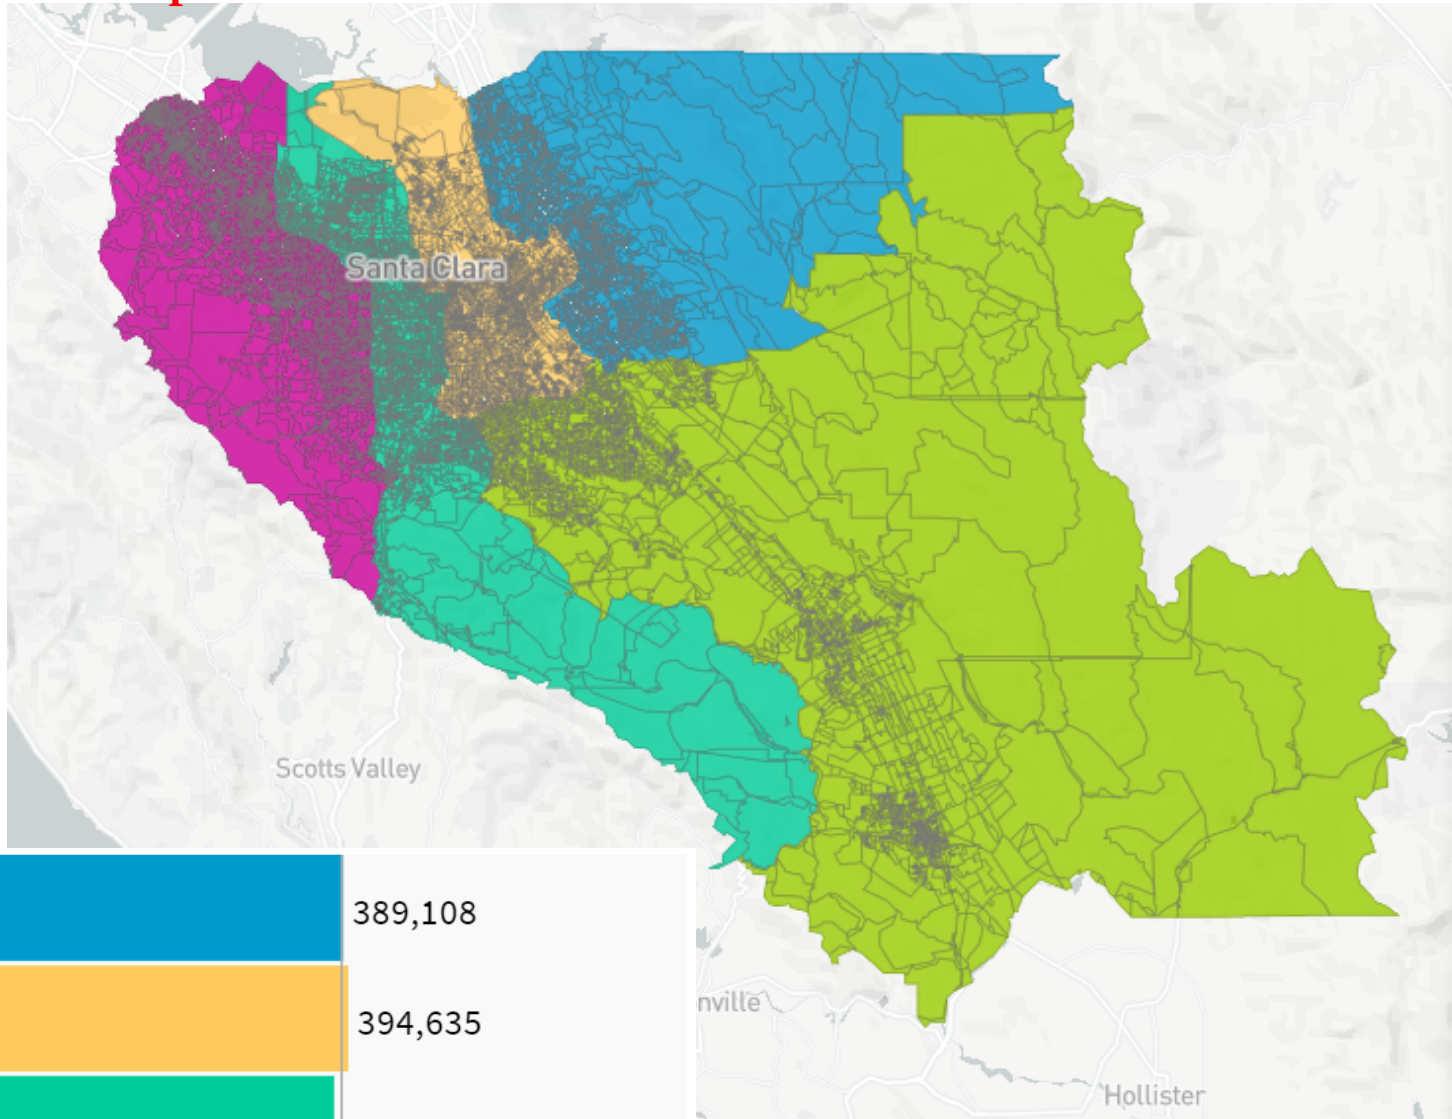

54 Map of Balanced

UNASSIGNED POPULATION: 3,035
 MAX. POPULATION DEVIATION: 2.17%

Population Data Layers Evaluation

Population by Race

COMPARE

WITH

AND

	Asian	White	Hispanic
1	55.2%	8.9%	30.8%
2	30.1%	27.5%	34.2%
3	38.5%	35.2%	18.7%
4	24.9%	33.6%	33.4%
5	46.1%	38.8%	8.1%
Overall	38.9%	28.7%	25.2%

Citizen Voting Age Population by Race

COMPARE

WITH

AND

	Asian	Hispanic	Black
1	52.8%	27.1%	2.6%
2	24.3%	26.7%	3.6%
3	24.8%	14.7%	2.4%
4	20.7%	25.6%	2.4%
5	35.5%	5.4%	1.3%
Overall	31.6%	20.3%	2.5%