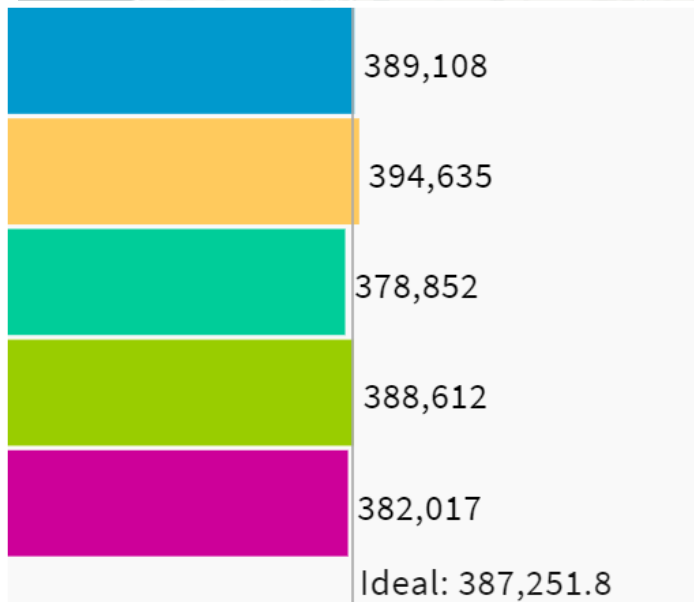

54 Map of Balanced

UNASSIGNED POPULATION: 3,035
 MAX. POPULATION DEVIATION: 2.17%

Population Data Layers Evaluation

Population by Race

COMPARE

WITH

AND

	Asian	White	Hispanic
1	55.2%	8.9%	30.8%
2	30.1%	27.5%	34.2%
3	38.5%	35.2%	18.7%
4	24.9%	33.6%	33.4%
5	46.1%	38.8%	8.1%
Overall	38.9%	28.7%	25.2%

Citizen Voting Age Population by Race

COMPARE

WITH

AND

	Asian	Hispanic	Black
1	52.8%	27.1%	2.6%
2	24.3%	26.7%	3.6%
3	24.8%	14.7%	2.4%
4	20.7%	25.6%	2.4%
5	35.5%	5.4%	1.3%
Overall	31.6%	20.3%	2.5%