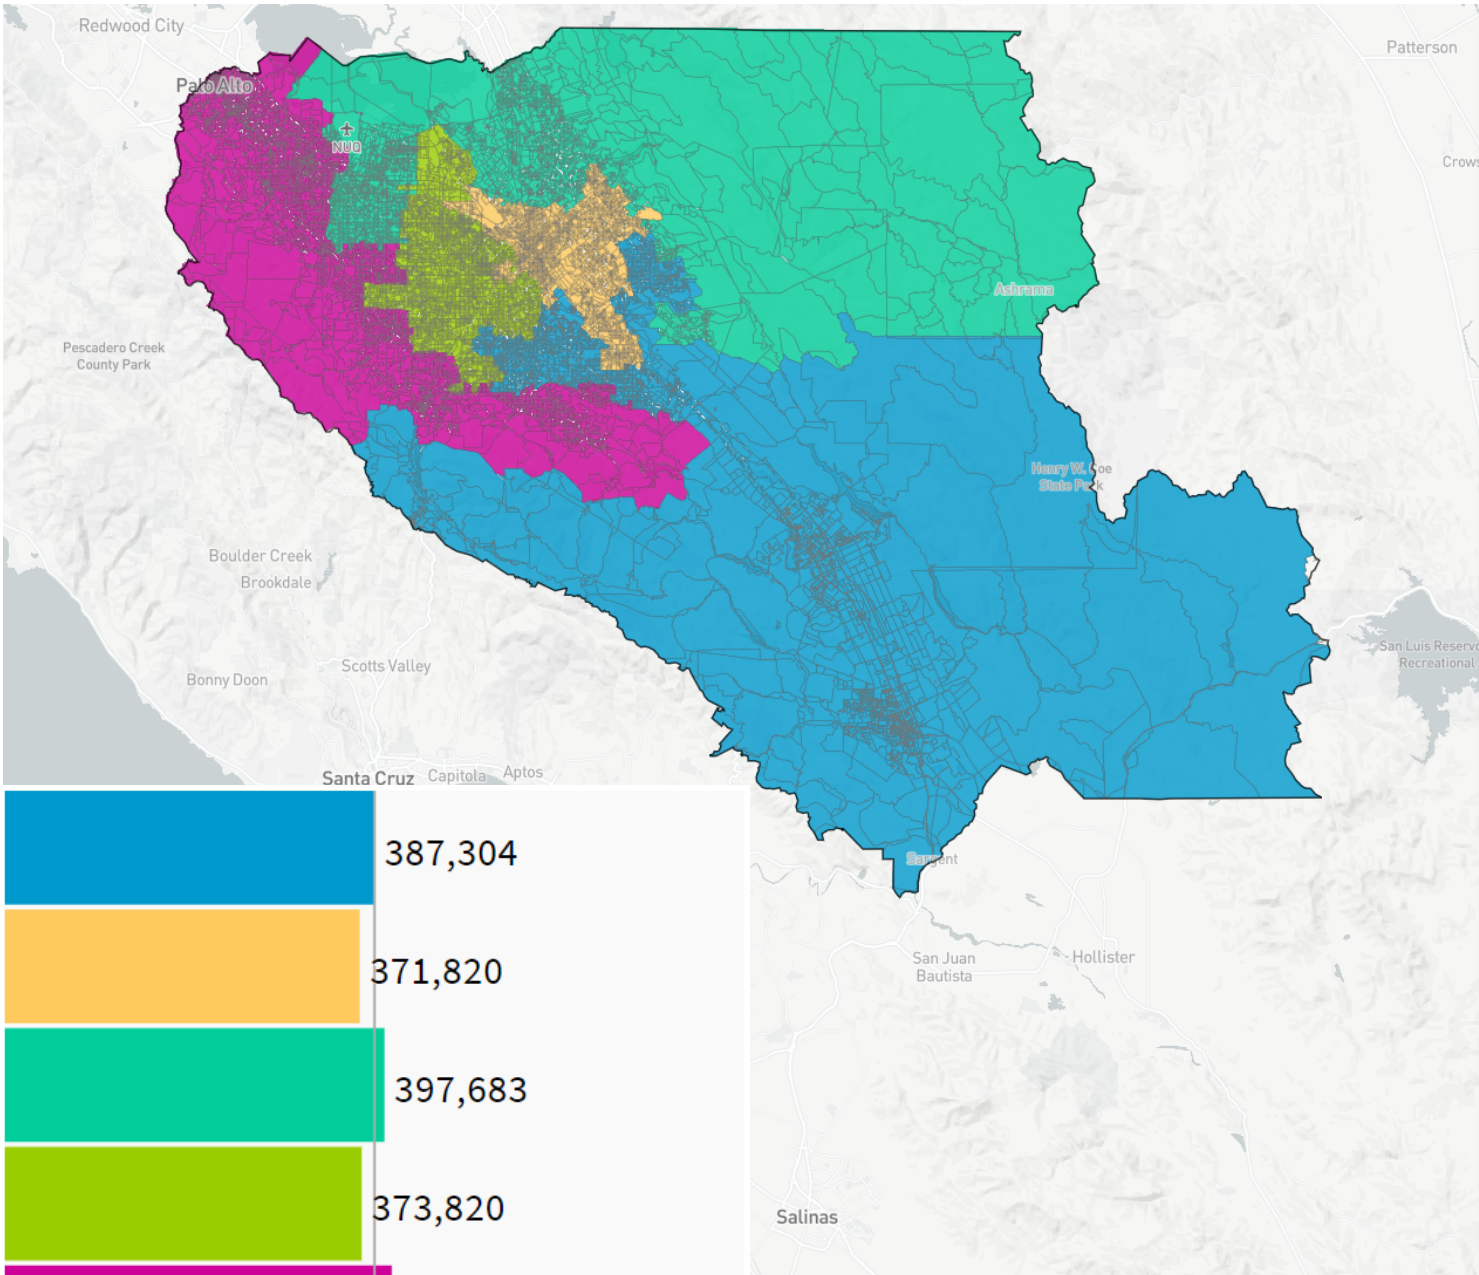

52 Map of Unity Mapping Table

UNASSIGNED POPULATION: 307
 MAX. POPULATION DEVIATION: 4.67%

Population Data Layers Evaluation

Population by Race

COMPARE: Asian population

WITH: White population

AND: Hispanic population

	Asian	White	Hispanic
1	29.4%	31.3%	31.4%
2	29.7%	12.1%	51.9%
3	58.7%	19.4%	15.8%
4	36.3%	35.9%	19.5%
5	39.4%	43.9%	9.2%
Overall	38.9%	28.7%	25.2%

Citizen Voting Age Population by Race

COMPARE: Asian population

WITH: Hispanic population

AND: Black population

	Asian	Hispanic	Black
1	25%	24.6%	2.7%
2	32.2%	41.5%	3.2%
3	48.6%	15.3%	2.4%
4	23.9%	14.9%	2.8%
5	30.1%	6.4%	1.4%
Overall	31.6%	20.3%	2.5%