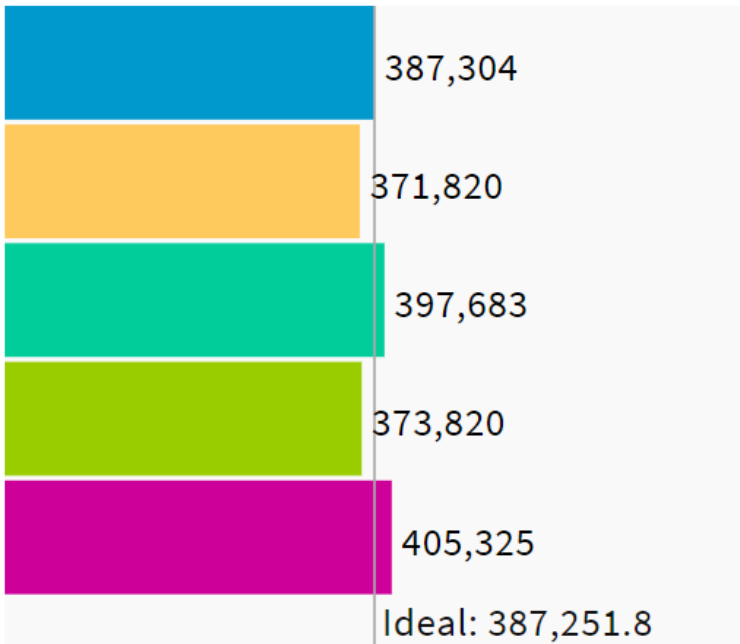

52 Map of Unity Mapping Table

UNASSIGNED POPULATION: 307
 MAX. POPULATION DEVIATION: 4.67%

Population Data Layers Evaluation

Population by Race

COMPARE: Asian population

WITH: White population

AND: Hispanic population

	Asian	White	Hispanic
1	29.4%	31.3%	31.4%
2	29.7%	12.1%	51.9%
3	58.7%	19.4%	15.8%
4	36.3%	35.9%	19.5%
5	39.4%	43.9%	9.2%
Overall	38.9%	28.7%	25.2%

Citizen Voting Age Population by Race

COMPARE: Asian population

WITH: Hispanic population

AND: Black population

	Asian	Hispanic	Black
1	25%	24.6%	2.7%
2	32.2%	41.5%	3.2%
3	48.6%	15.3%	2.4%
4	23.9%	14.9%	2.8%
5	30.1%	6.4%	1.4%
Overall	31.6%	20.3%	2.5%