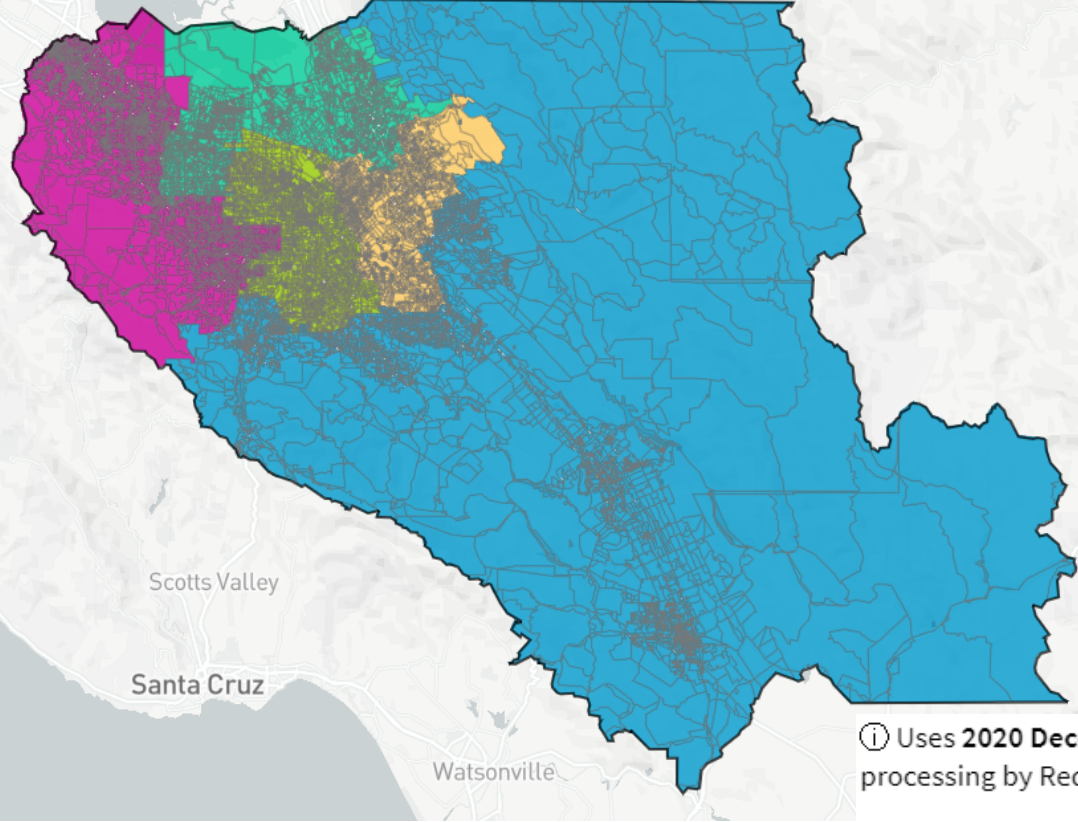

43 VRA Compliant Under 5%

① Uses 2020 Decennial Census population with processing by Redistricting Partners on 2020 Blocks.

UNASSIGNED POPULATION: 3,181
 MAX. POPULATION DEVIATION: 4.38%

Population Data Layers Evaluation

Population by Race

COMPARE Asian population

WITH White population

AND Hispanic population

	Asian	White	Hispanic
1	30.1%	35.3%	27.1%
2	31%	13.5%	49.1%
3	59.6%	18.1%	16.3%
4	28.5%	39.5%	23.2%
5	43.9%	37.9%	10.8%
Overall	38.9%	28.7%	25.2%

Citizen Voting Age Population by Race

COMPARE Asian population

WITH Hispanic population

AND Black population

	Asian	Hispanic	Black
1	25.5%	21.4%	1.9%
2	32.6%	39.4%	3.3%
3	50%	15.1%	2.5%
4	18.1%	17.9%	3.1%
5	34%	7.1%	1.5%
Overall	31.6%	20.3%	2.5%