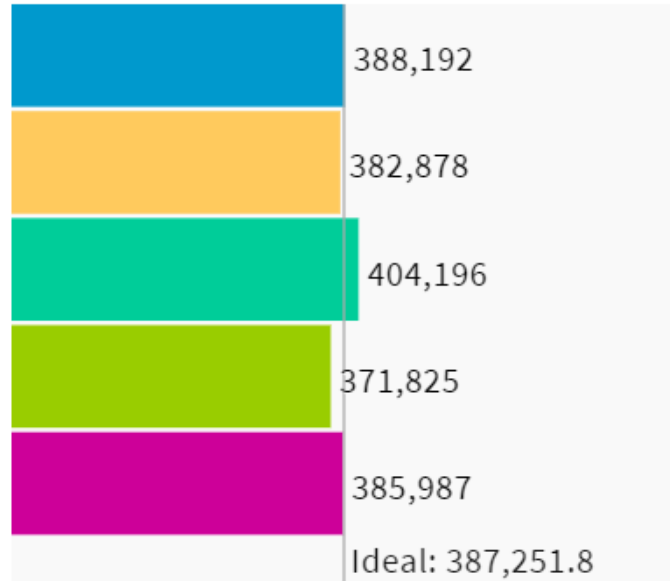

43 VRA Compliant Under 5%

① Uses 2020 Decennial Census population with processing by Redistricting Partners on 2020 Blocks.

UNASSIGNED POPULATION: 3,181
 MAX. POPULATION DEVIATION: 4.38%

Population Data Layers Evaluation

Population by Race

COMPARE Asian population

WITH White population

AND Hispanic population

	Asian	White	Hispanic
1	30.1%	35.3%	27.1%
2	31%	13.5%	49.1%
3	59.6%	18.1%	16.3%
4	28.5%	39.5%	23.2%
5	43.9%	37.9%	10.8%
Overall	38.9%	28.7%	25.2%

Citizen Voting Age Population by Race

COMPARE Asian population

WITH Hispanic population

AND Black population

	Asian	Hispanic	Black
1	25.5%	21.4%	1.9%
2	32.6%	39.4%	3.3%
3	50%	15.1%	2.5%
4	18.1%	17.9%	3.1%
5	34%	7.1%	1.5%
Overall	31.6%	20.3%	2.5%