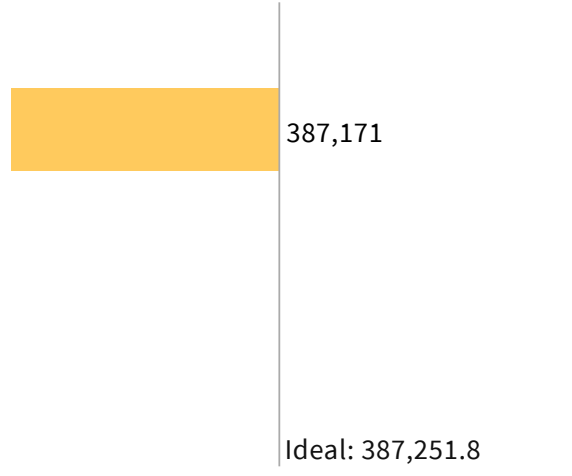

Population | Data Layers | Evaluation

Population Balance

ⓘ Uses 2020 Decennial Census population with processing by Redistricting Partners on 2020 Blocks.

UNASSIGNED POPULATION: 1,549,088
 MAX. POPULATION DEVIATION: 0.02%