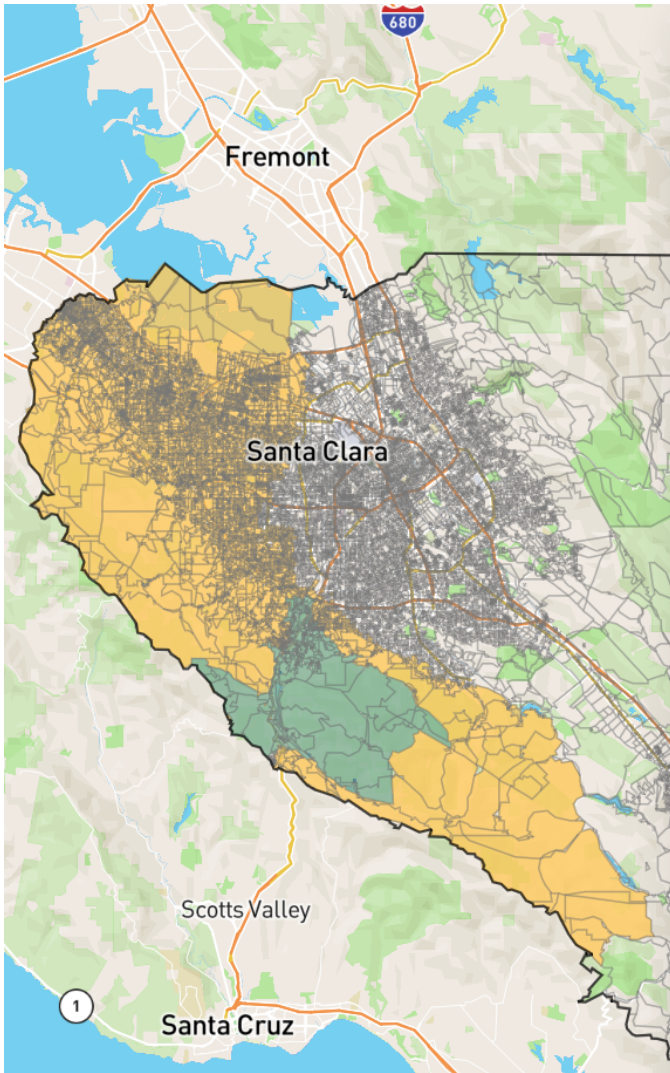

# 32 Map of Los Gatos

Drawing	Data Layers	Evaluation
White	70%	28.7%
Hispanic	7.6%	25.2%
Black	0.4%	2.2%
Coalition	0%	0%

## ▼ Citizen Voting Age Population

COMMUNITY:

LGUSD School Distrct ▼

	LGUSD School Distrct	Santa Clara County
<b>Total</b>	13,962	1,155,668
<b>Asian</b>	8.7%	31.6%
<b>Hispanic</b>	5.4%	20.3%
<b>Black</b>	0.6%	2.5%
<b>NH/PI</b>	0.1%	0.4%
<b>Native Am.</b>	0.1%	0.2%
<b>Coalition CVAP</b>	0%	0%

# Communities of Interest

- **LGUSD School District**

School District for Los Gatos Elementary and Middle Schools.

---

- **Midpeninsula Regional Open Space District**

Shared parks and interest in keeping open space