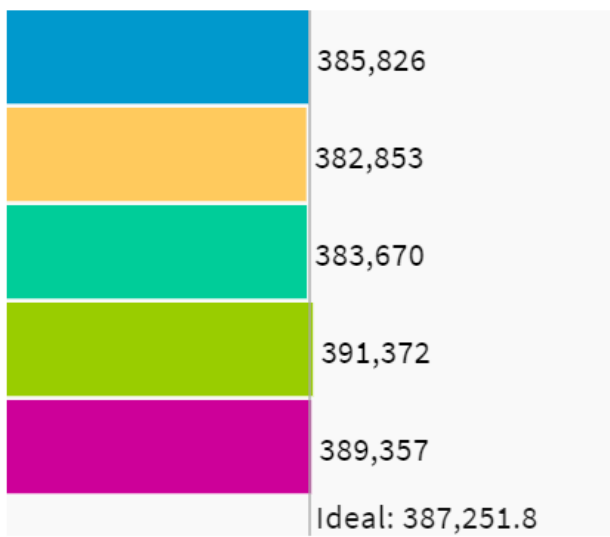

125 Map of Commissioner Nguyen's Map V3

UNASSIGNED POPULATION: 3,181

MAX. POPULATION DEVIATION: 1.14%

Population Data Layers Evaluation

Population by Race

COMPARE: Asian population

WITH: White population

AND: Hispanic population

	Asian	White	Hispanic
1	25%	33.4%	33.5%
2	36.6%	12.9%	44.4%
3	59.4%	18%	16.7%
4	30.9%	37.5%	22.8%
5	42.8%	41.4%	8.6%
Overall	38.9%	28.7%	25.2%

Citizen Voting Age Population by Race

COMPARE: Asian population

WITH: Hispanic population

AND: Black population

	Asian	Hispanic	Black
1	21.2%	25.7%	2.5%
2	37.5%	36.1%	3%
3	50.1%	15.6%	2.5%
4	19.6%	17.4%	3%
5	33%	5.8%	1.3%
Overall	31.6%	20.3%	2.5%

https://districtr.org/edit/68547?event=santa_clara_county