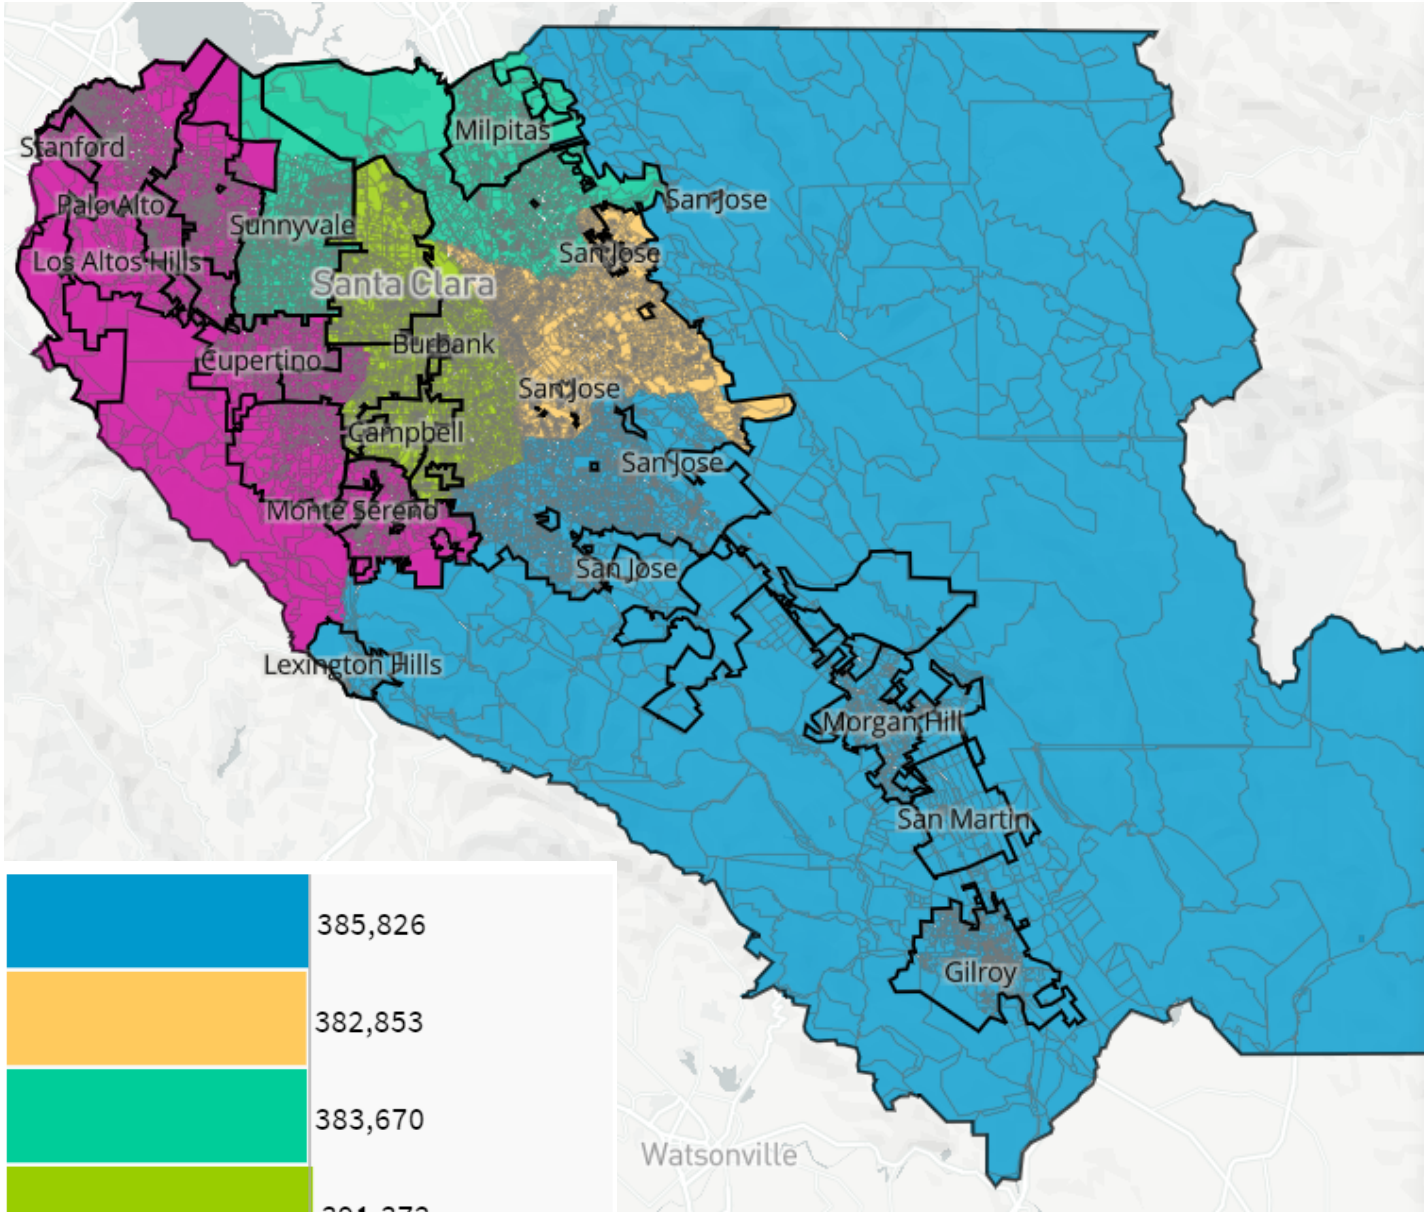

125 Map of Commissioner Nguyen's Map V3

UNASSIGNED POPULATION: 3,181

MAX. POPULATION DEVIATION: 1.14%

Population Data Layers Evaluation

Population by Race

COMPARE: Asian population

WITH: White population

AND: Hispanic population

	Asian	White	Hispanic
1	25%	33.4%	33.5%
2	36.6%	12.9%	44.4%
3	59.4%	18%	16.7%
4	30.9%	37.5%	22.8%
5	42.8%	41.4%	8.6%
Overall	38.9%	28.7%	25.2%

Citizen Voting Age Population by Race

COMPARE: Asian population

WITH: Hispanic population

AND: Black population

	Asian	Hispanic	Black
1	21.2%	25.7%	2.5%
2	37.5%	36.1%	3%
3	50.1%	15.6%	2.5%
4	19.6%	17.4%	3%
5	33%	5.8%	1.3%
Overall	31.6%	20.3%	2.5%

https://districtr.org/edit/68547?event=santa_clara_county