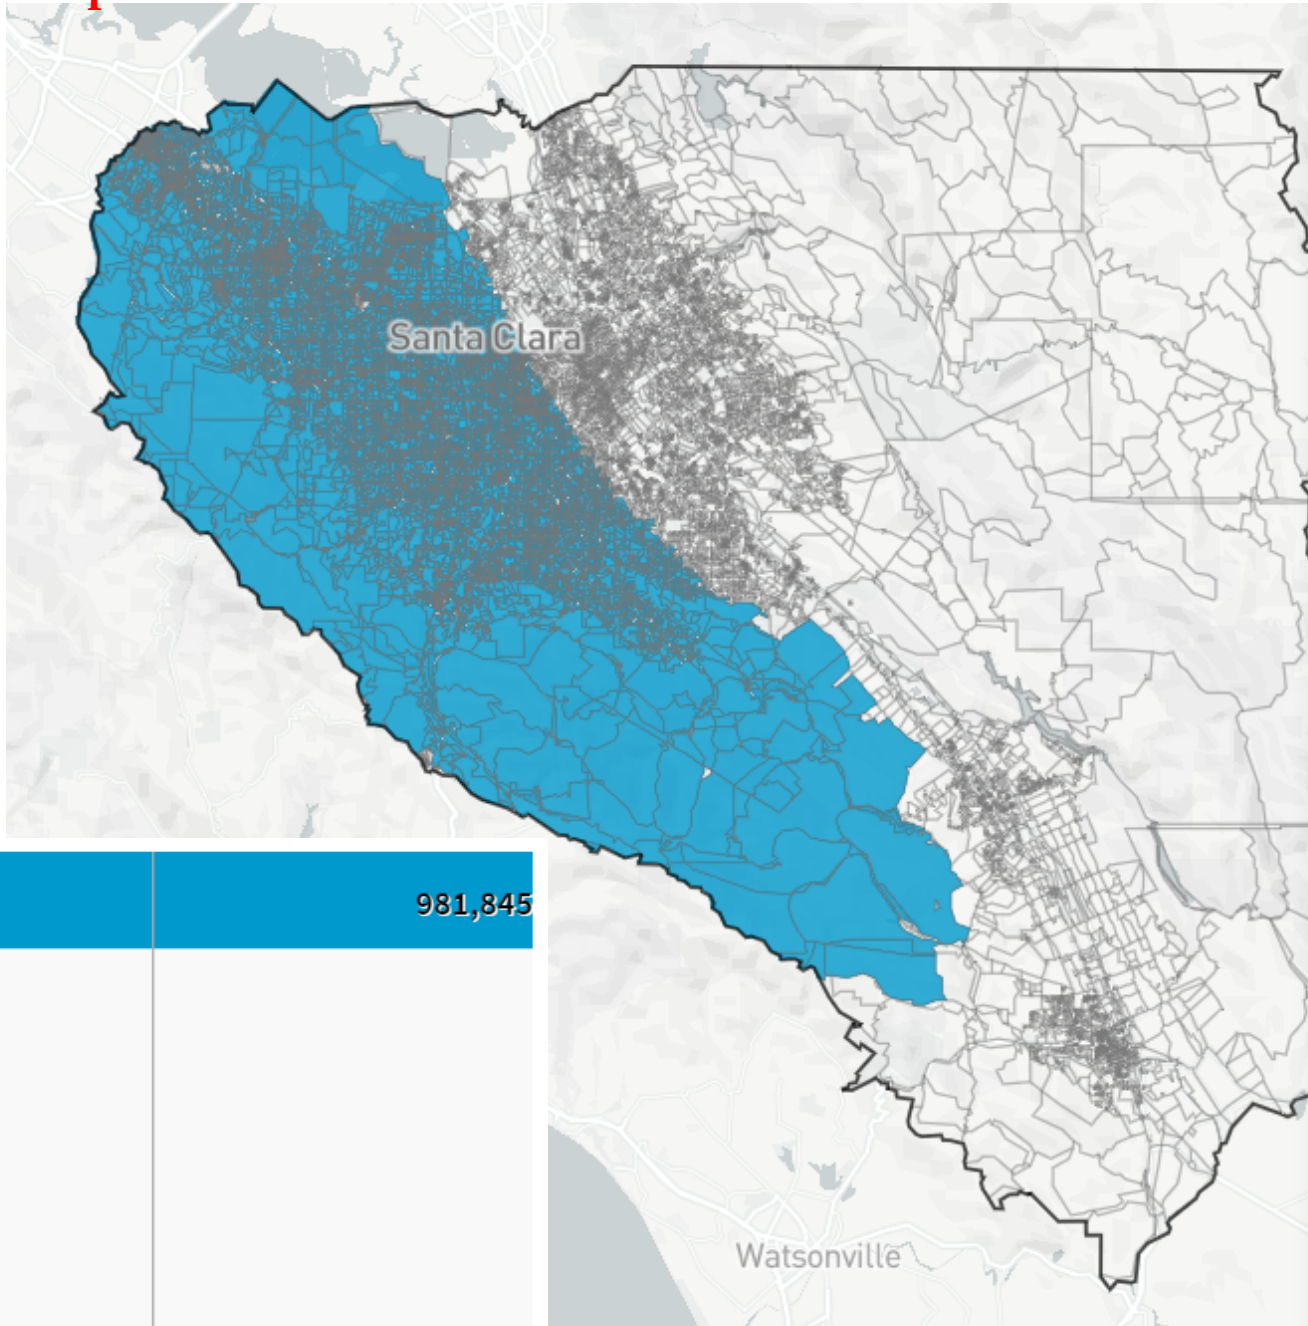

123 Map of 68255

981,845
Ideal: 387,251.8

UNASSIGNED POPULATION: 954,414
 MAX. POPULATION DEVIATION: 153.54%

Population Data Layers Evaluation

▼ **Population by Race**

COMPARE ▼

WITH ▼

AND ▼

	Asian	White	Hispanic
1	37.9%	38.6%	15.8%
2	0%	0%	0%
3	0%	0%	0%
4	0%	0%	0%
5	0%	0%	0%
Overall	38.9%	28.7%	25.2%

▼ **Citizen Voting Age Population by Race**

COMPARE ▼

WITH ▼

AND ▼

	Asian	Hispanic	Black
1	26.8%	11.9%	2.1%
2	0%	0%	0%
3	0%	0%	0%
4	0%	0%	0%
5	0%	0%	0%
Overall	31.6%	20.3%	2.5%