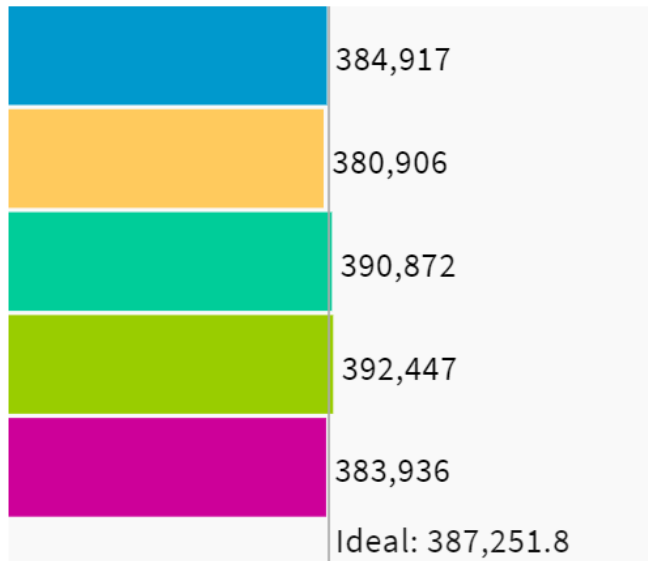

# 119 Equal, Equitable, Fair Map V2 (68046)

UNASSIGNED POPULATION: 3,181  
 MAX. POPULATION DEVIATION: 1.64%

Population    Data Layers    Evaluation

**Population by Race**

COMPARE: Asian population

WITH: White population

AND: Hispanic population

	Asian	White	Hispanic
1	46%	37.1%	9.8%
2	46.9%	26.7%	18.8%
3	22.2%	20.2%	51.2%
4	40.1%	30.1%	22.8%
5	39.7%	29.5%	22.8%
Overall	38.9%	28.7%	25.2%

**Citizen Voting Age Population by Race**

COMPARE: Asian population

WITH: Hispanic population

AND: Black population

	Asian	Hispanic	Black
1	34.3%	6.8%	1.4%
2	32%	16.4%	3.1%
3	23.1%	40.9%	2.3%
4	34.8%	18.2%	2.3%
5	33.8%	17.8%	3.2%
Overall	31.6%	20.3%	2.5%