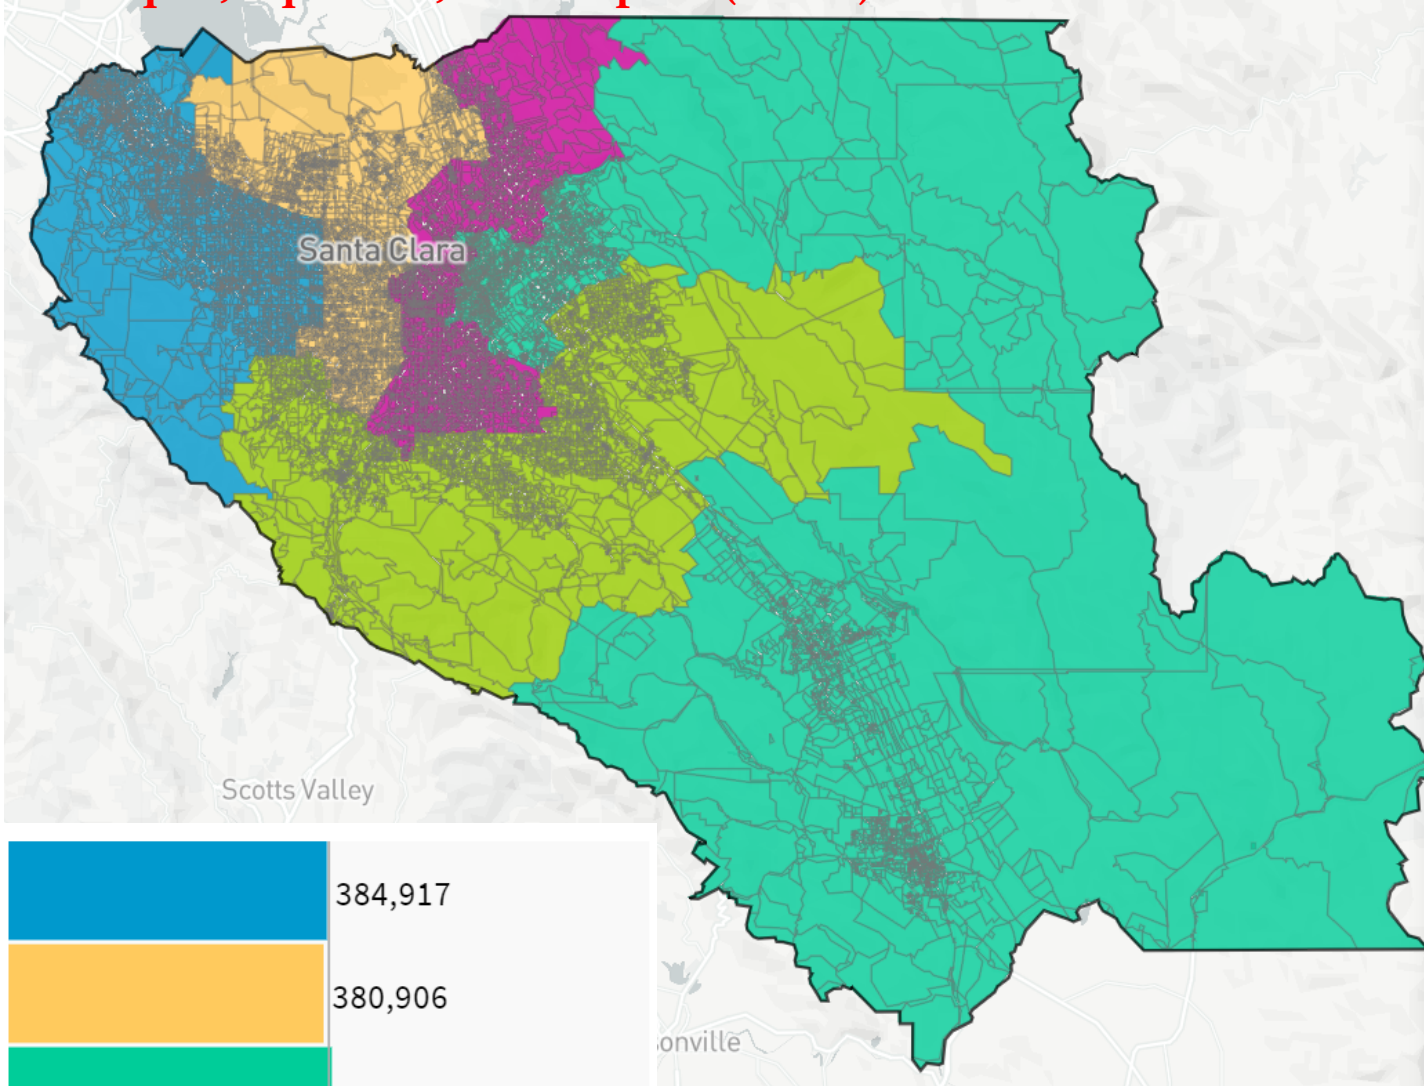

# 119 Equal, Equitable, Fair Map V2 (68046)

UNASSIGNED POPULATION: 3,181  
 MAX. POPULATION DEVIATION: 1.64%

Population    Data Layers    Evaluation

**Population by Race**

COMPARE: Asian population

WITH: White population

AND: Hispanic population

	Asian	White	Hispanic
1	46%	37.1%	9.8%
2	46.9%	26.7%	18.8%
3	22.2%	20.2%	51.2%
4	40.1%	30.1%	22.8%
5	39.7%	29.5%	22.8%
Overall	38.9%	28.7%	25.2%

**Citizen Voting Age Population by Race**

COMPARE: Asian population

WITH: Hispanic population

AND: Black population

	Asian	Hispanic	Black
1	34.3%	6.8%	1.4%
2	32%	16.4%	3.1%
3	23.1%	40.9%	2.3%
4	34.8%	18.2%	2.3%
5	33.8%	17.8%	3.2%
Overall	31.6%	20.3%	2.5%