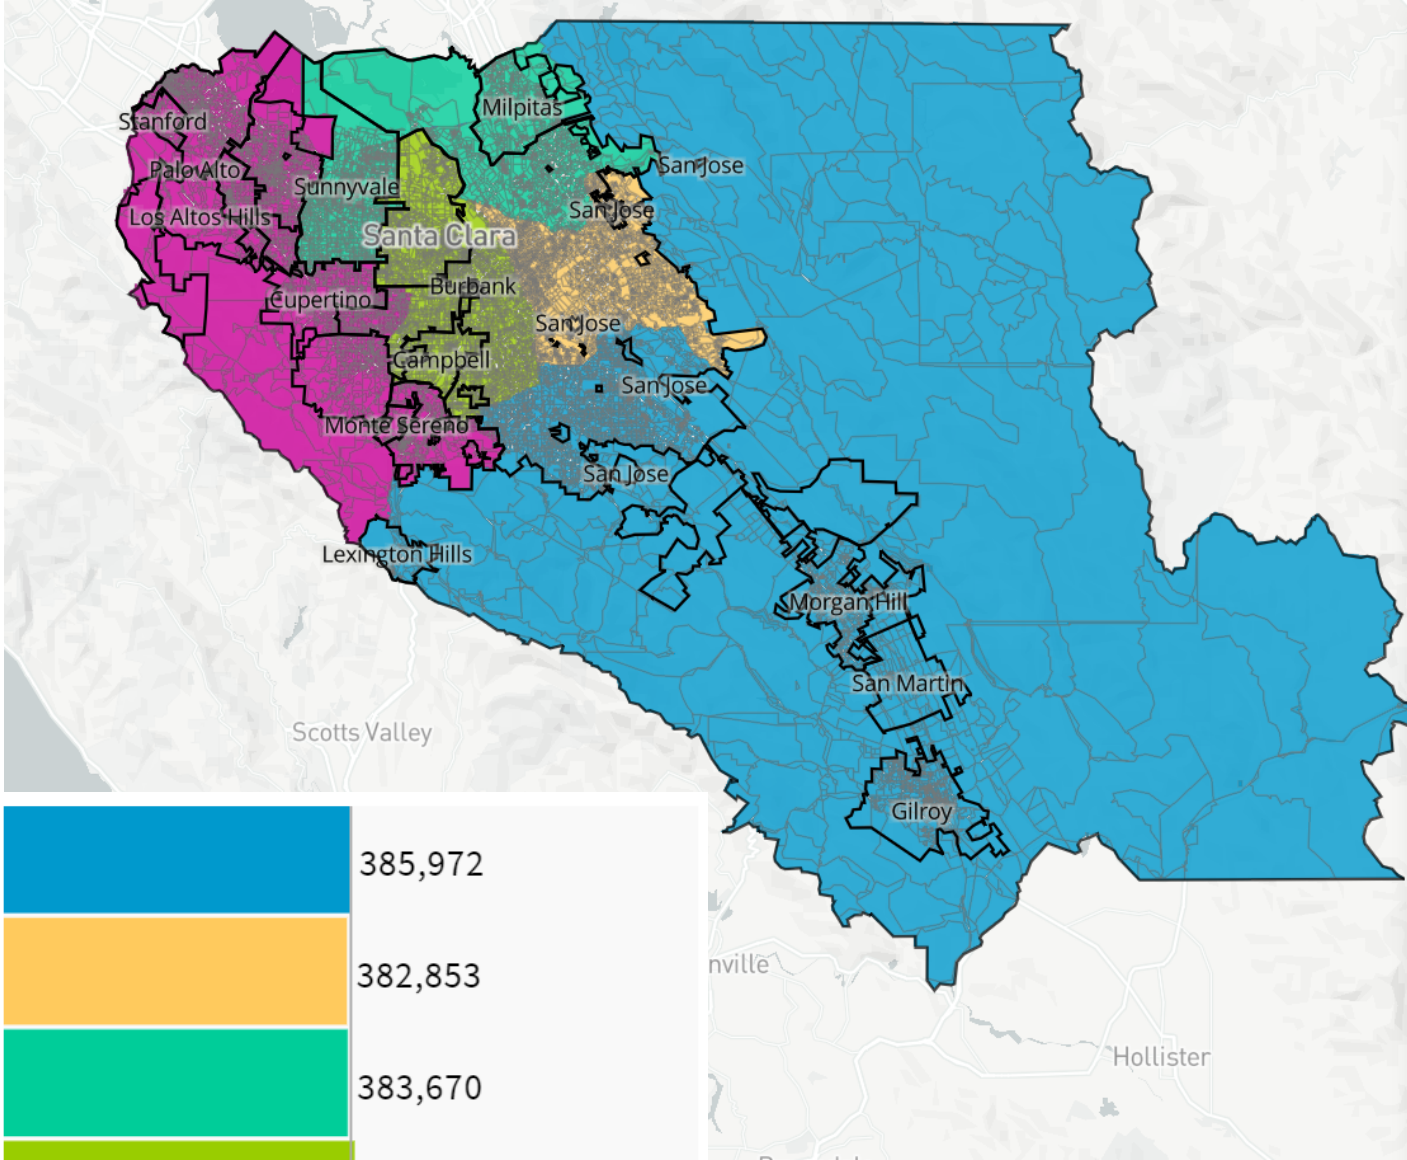

118 Commissioner Nguyen's Map V2 (68044)

UNASSIGNED POPULATION: 3,035
 MAX. POPULATION DEVIATION: 1.14%

Population Data Layers Evaluation

Population by Race

COMPARE: Asian population
 WITH: White population
 AND: Hispanic population

	Asian	White	Hispanic
1	25%	33.4%	33.6%
2	36.6%	12.9%	44.4%
3	59.4%	18%	16.7%
4	30.9%	37.5%	22.8%
5	42.8%	41.4%	8.6%
Overall	38.9%	28.7%	25.2%

Citizen Voting Age Population by Race

COMPARE: Asian population
 WITH: Hispanic population
 AND: Black population

	Asian	Hispanic	Black
1	21.2%	25.7%	2.5%
2	37.5%	36.1%	3%
3	50.1%	15.6%	2.5%
4	19.6%	17.4%	3%
5	33%	5.8%	1.3%
Overall	31.6%	20.3%	2.5%

https://districtr.org/edit/68044?event=santa_clara_county