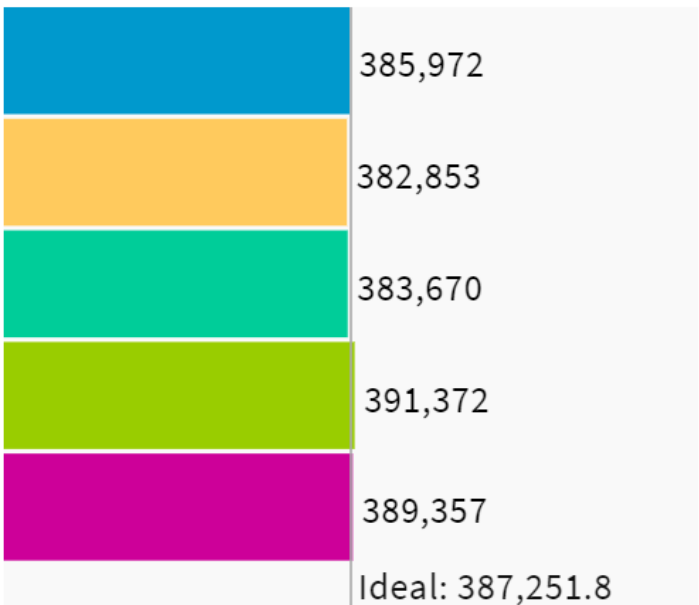

118 Commissioner Nguyen's Map V2 (68044)

UNASSIGNED POPULATION: 3,035
 MAX. POPULATION DEVIATION: 1.14%

Population Data Layers Evaluation

Population by Race

COMPARE: Asian population
 WITH: White population
 AND: Hispanic population

	Asian	White	Hispanic
1	25%	33.4%	33.6%
2	36.6%	12.9%	44.4%
3	59.4%	18%	16.7%
4	30.9%	37.5%	22.8%
5	42.8%	41.4%	8.6%
Overall	38.9%	28.7%	25.2%

Citizen Voting Age Population by Race

COMPARE: Asian population
 WITH: Hispanic population
 AND: Black population

	Asian	Hispanic	Black
1	21.2%	25.7%	2.5%
2	37.5%	36.1%	3%
3	50.1%	15.6%	2.5%
4	19.6%	17.4%	3%
5	33%	5.8%	1.3%
Overall	31.6%	20.3%	2.5%

https://districtr.org/edit/68044?event=santa_clara_county