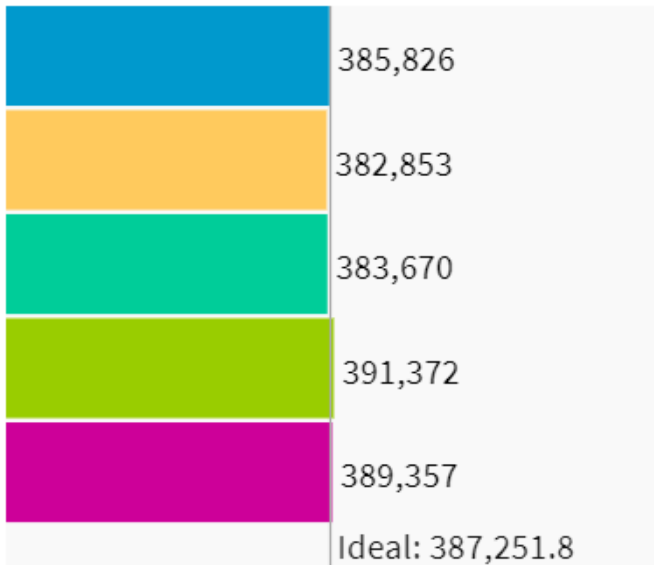

113 Map of Edit 64085

UNASSIGNED POPULATION: 3,181

MAX. POPULATION DEVIATION: 1.14%

Population Data Layers Evaluation

Population by Race

COMPARE: Asian population

WITH: White population

AND: Hispanic population

	Asian	White	Hispanic
1	25%	33.4%	33.5%
2	36.6%	12.9%	44.4%
3	59.4%	18%	16.7%
4	30.9%	37.5%	22.8%
5	42.8%	41.4%	8.6%
Overall	38.9%	28.7%	25.2%

Citizen Voting Age Population by Race

COMPARE: Asian population

WITH: Hispanic population

AND: Black population

	Asian	Hispanic	Black
1	21.2%	25.7%	2.5%
2	37.5%	36.1%	3%
3	50.1%	15.6%	2.5%
4	19.6%	17.4%	3%
5	33%	5.8%	1.3%
Overall	31.6%	20.3%	2.5%