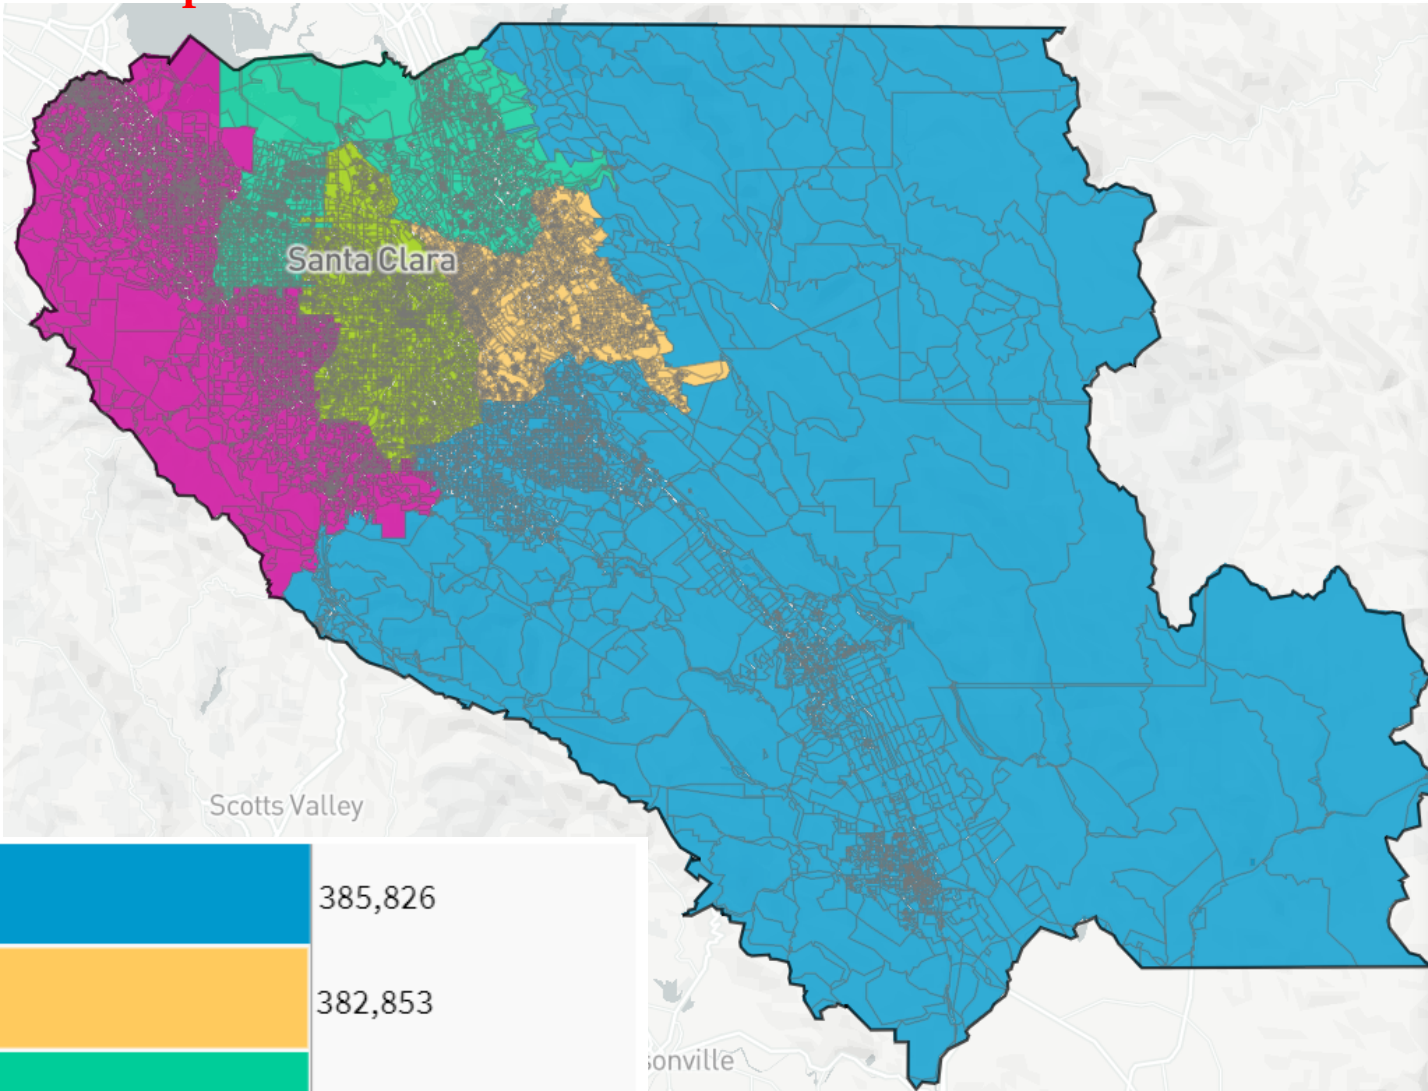

113 Map of Edit 64085

UNASSIGNED POPULATION: 3,181

MAX. POPULATION DEVIATION: 1.14%

Population Data Layers Evaluation

Population by Race

COMPARE: Asian population

WITH: White population

AND: Hispanic population

	Asian	White	Hispanic
1	25%	33.4%	33.5%
2	36.6%	12.9%	44.4%
3	59.4%	18%	16.7%
4	30.9%	37.5%	22.8%
5	42.8%	41.4%	8.6%
Overall	38.9%	28.7%	25.2%

Citizen Voting Age Population by Race

COMPARE: Asian population

WITH: Hispanic population

AND: Black population

	Asian	Hispanic	Black
1	21.2%	25.7%	2.5%
2	37.5%	36.1%	3%
3	50.1%	15.6%	2.5%
4	19.6%	17.4%	3%
5	33%	5.8%	1.3%
Overall	31.6%	20.3%	2.5%