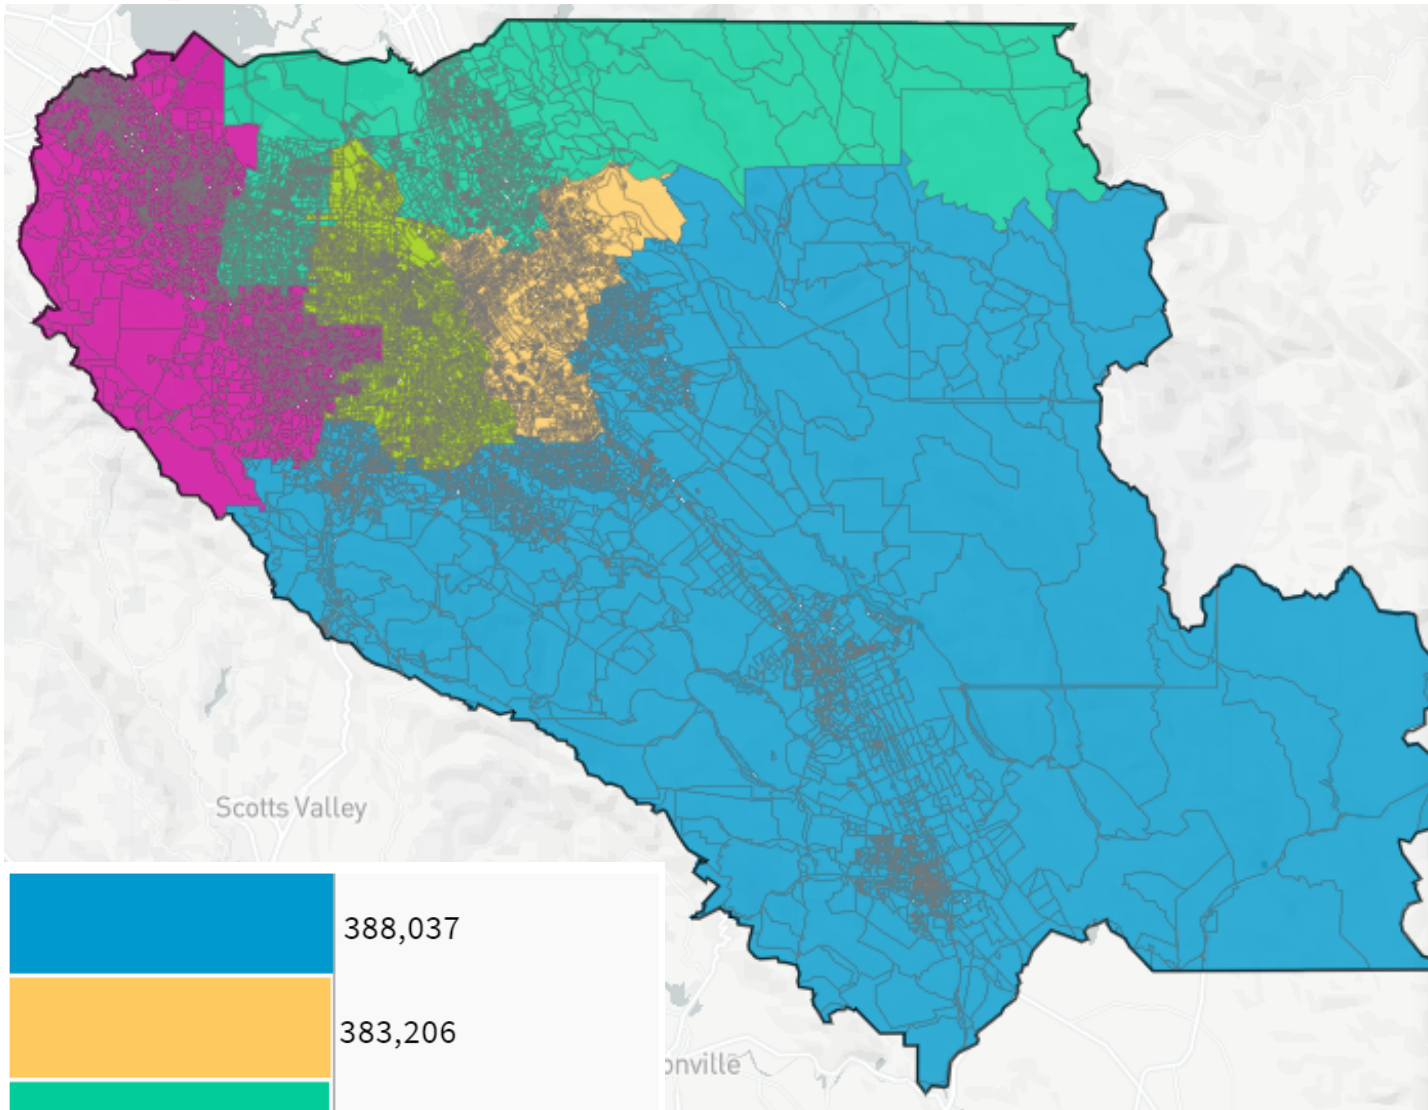

112 Map of 67280

UNASSIGNED POPULATION:
MAX. POPULATION DEVIATION:

3,035
2.02%

Population Data Layers Evaluation

Population by Race

COMPARE

WITH

AND

	Asian	White	Hispanic
1	30.1%	35.3%	27.1%
2	31%	13.5%	49.1%
3	59.5%	18.1%	16.5%
4	30.4%	38.3%	22.5%
5	43.9%	37.9%	10.8%
Overall	38.9%	28.7%	25.2%

Citizen Voting Age Population by Race

COMPARE

WITH

AND

	Asian	Hispanic	Black
1	25.5%	21.4%	1.9%
2	32.6%	39.4%	3.3%
3	50.1%	15.4%	2.5%
4	19.6%	17.5%	3.1%
5	34%	7.1%	1.5%
Overall	31.6%	20.3%	2.5%