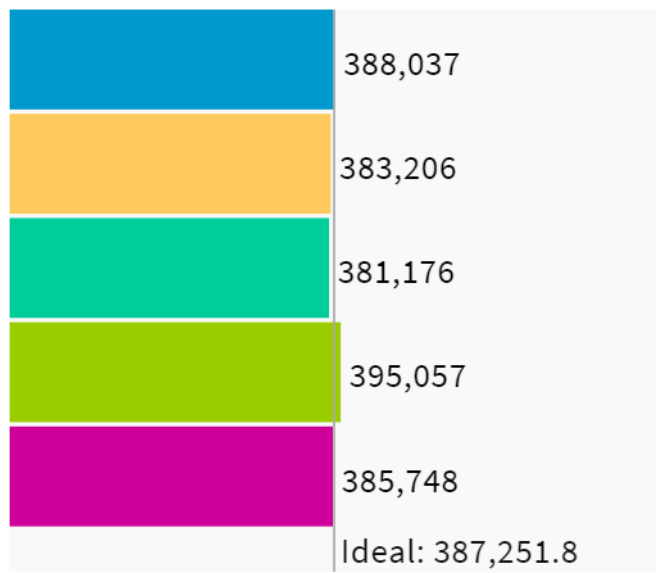

112 Map of 67280

UNASSIGNED POPULATION:
MAX. POPULATION DEVIATION:

3,035
2.02%

Population Data Layers Evaluation

Population by Race

COMPARE

WITH

AND

	Asian	White	Hispanic
1	30.1%	35.3%	27.1%
2	31%	13.5%	49.1%
3	59.5%	18.1%	16.5%
4	30.4%	38.3%	22.5%
5	43.9%	37.9%	10.8%
Overall	38.9%	28.7%	25.2%

Citizen Voting Age Population by Race

COMPARE

WITH

AND

	Asian	Hispanic	Black
1	25.5%	21.4%	1.9%
2	32.6%	39.4%	3.3%
3	50.1%	15.4%	2.5%
4	19.6%	17.5%	3.1%
5	34%	7.1%	1.5%
Overall	31.6%	20.3%	2.5%